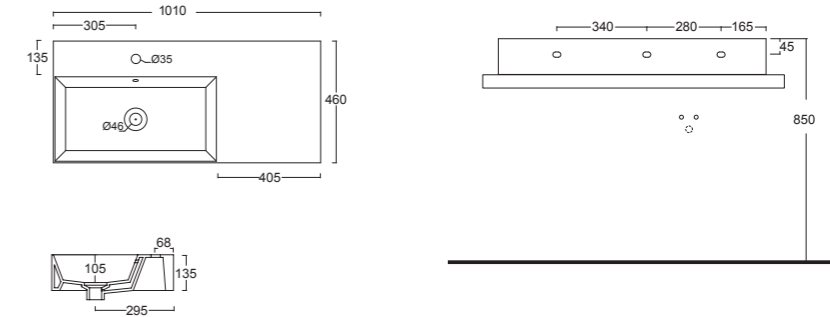

Cod. 34361101