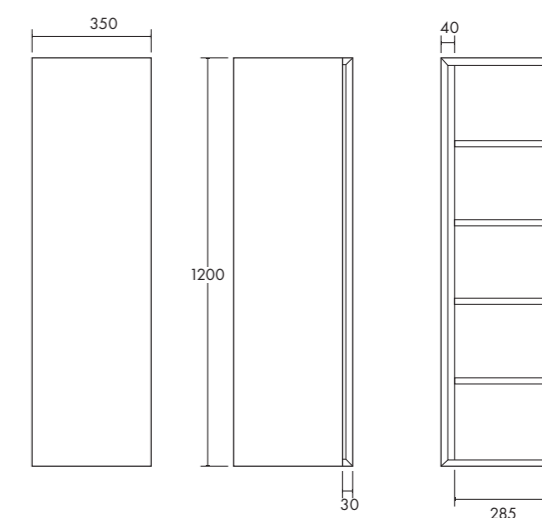

Pensile sospeso UNI 120 slim (prof. 15)
Wall-hung wall unit UNI slim 120 (depth 15)

Cod. MSTP12035