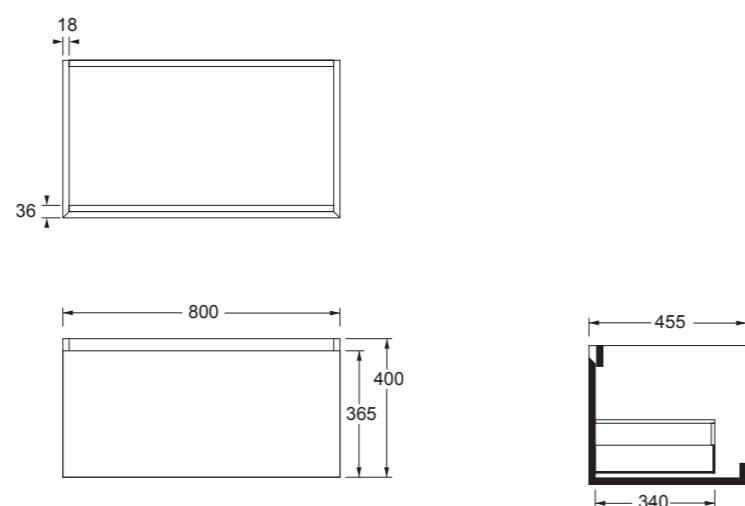

Cod. MSTB120A

Mobile sospeso h40 UNI 120x45 senza top.  
Wall hung furniture h40 UNI 120x45 without top.

Cod. MSTB80A

Mobile sospeso h40 UNI 80x45 senza top.  
Wall hung furniture h40 UNI 80x45 without top.