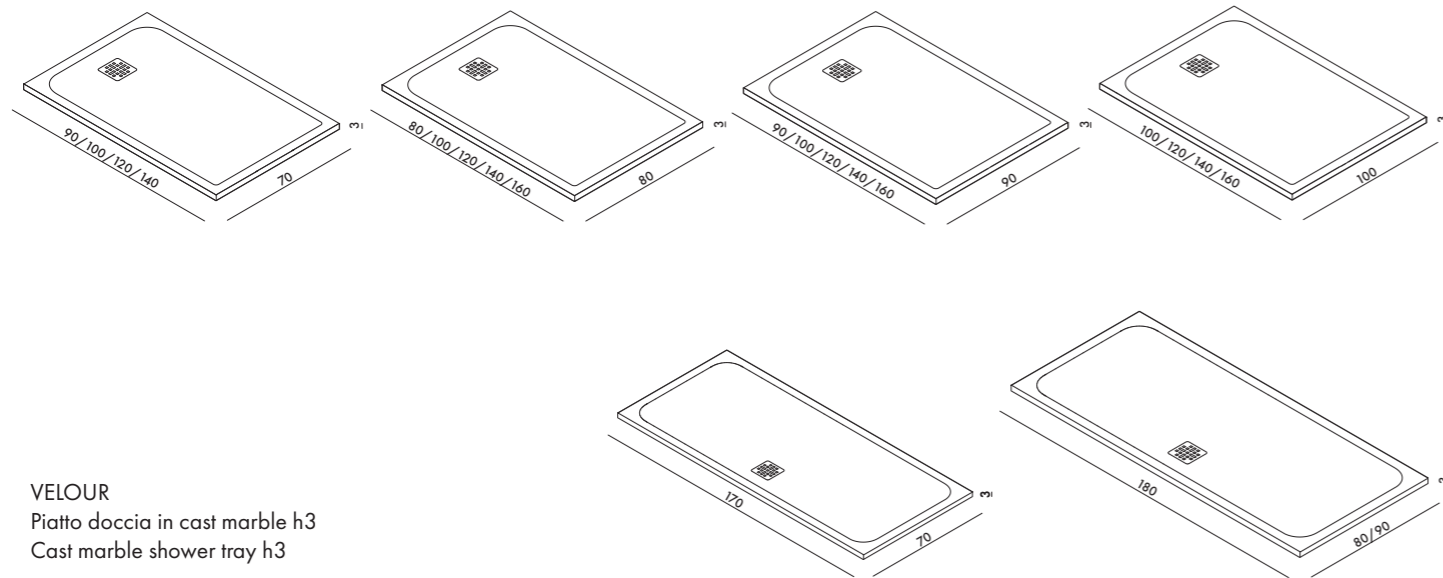

certificazioni / certifications

VELOUR  
 Piatto doccia in cast marble h3  
 Cast marble shower tray h3

certificazioni / certifications

KATAI  
 Piatto doccia in cast marble h3  
 Cast marble shower tray h3