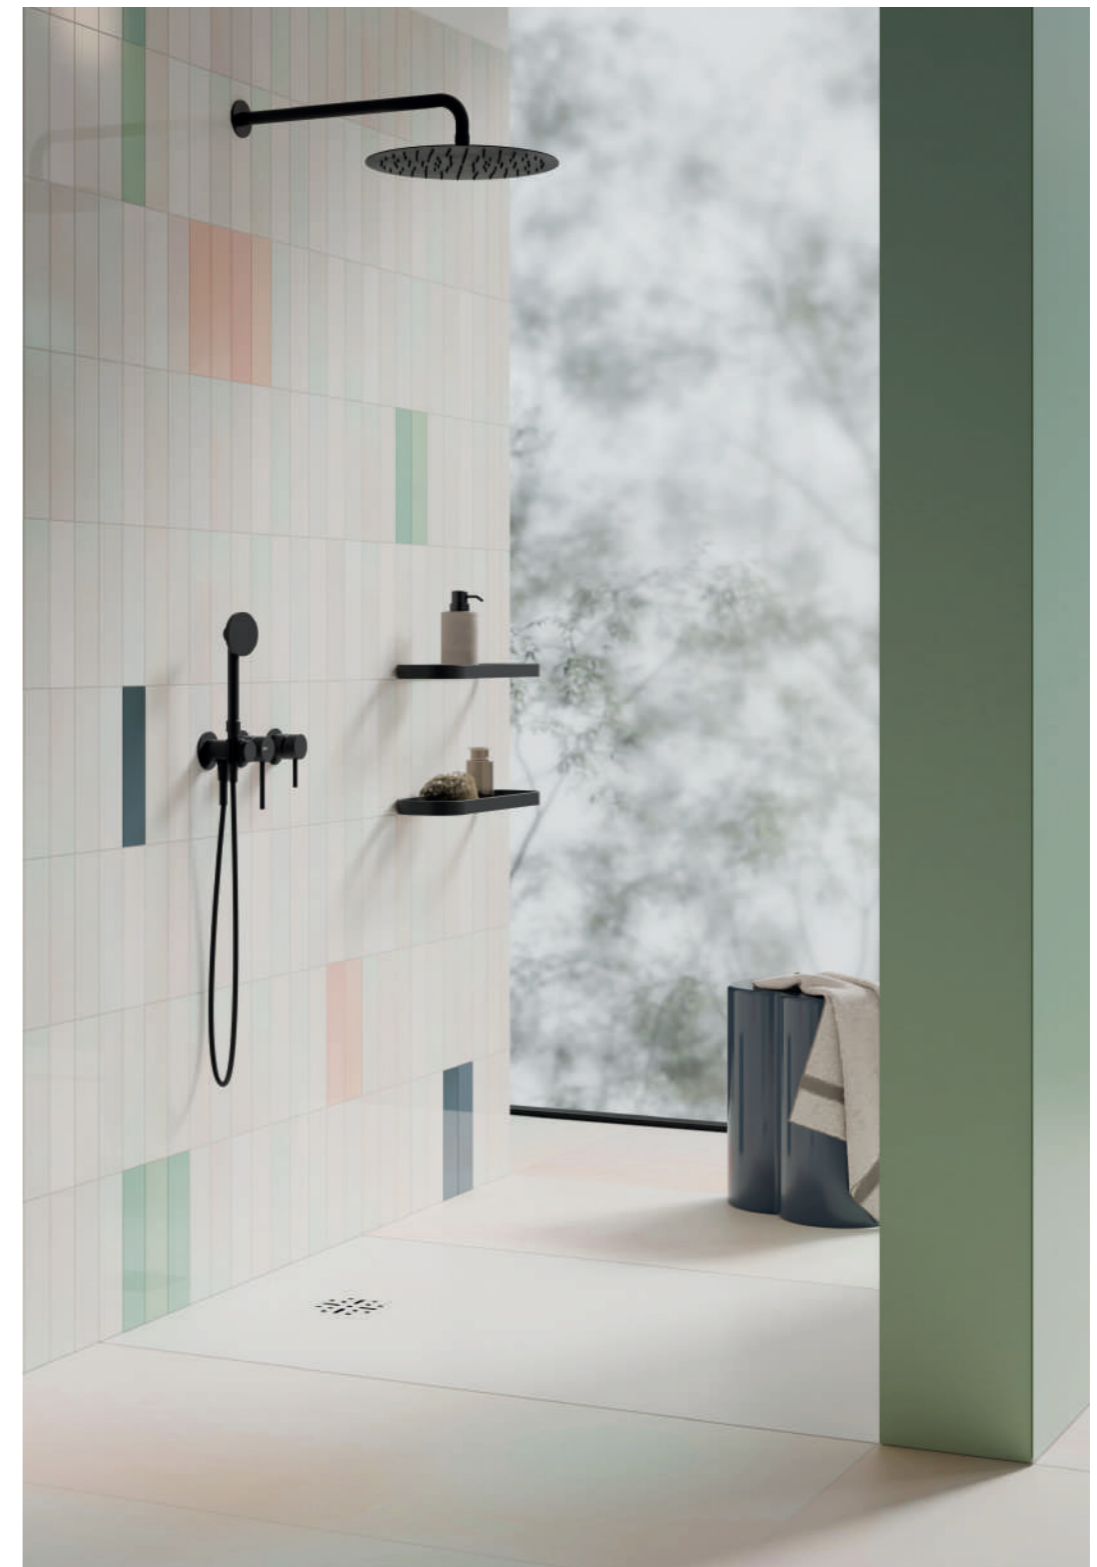

certificazioni / certifications