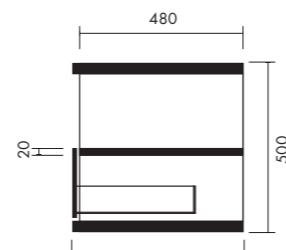

Cod. MMOLA60C

Mobile sospeso con impiallacciatura in tranciato premium cassetto push&pull, top laccato nei colori Alice o in pietra e marmo. Suspended unit with premium veneer finish, push & pull drawer, lacquered top available in Alice colors or in stone and marble.