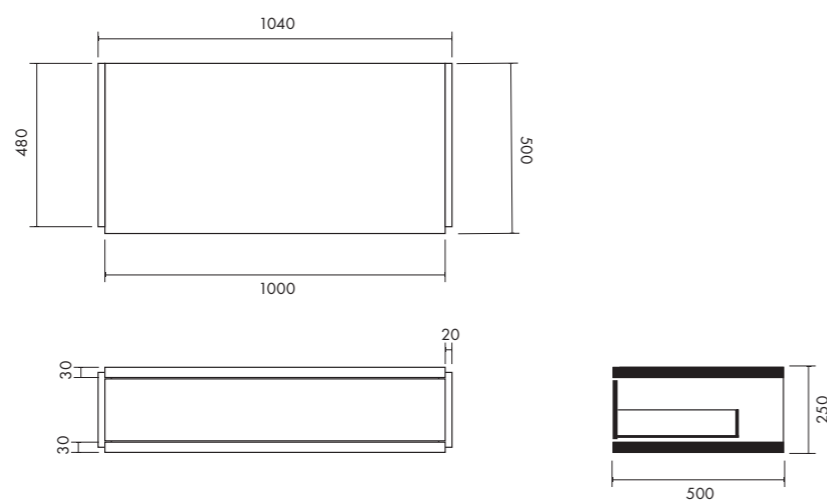

Mobile sospeso con impiallacciatura in tranciato premium cassetto push&pull, top laccato nei colori Alice o in pietra e marmo. Suspended unit with premium veneer finish, push & pull drawer, lacquered top available in Alice colors or in stone and marble.

Cod. MMOLA12025C