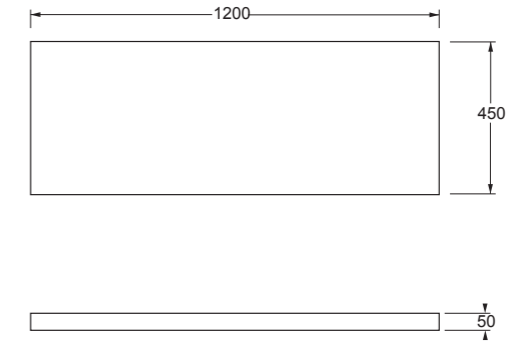

LAMINATI / LAMINATED

Cod. MSTB60H5

Piano UNI h5 sospeso 60 cm  
H5 wall-hung shelf UNI 60 cm

Cod. MSTB120H5

Piano UNI h5 sospeso 120 cm  
H5 wall-hung shelf UNI 120 cm

Cod. MSTB80H5

Piano UNI h5 sospeso 80 cm  
H5 wall-hung shelf UNI 80 cm