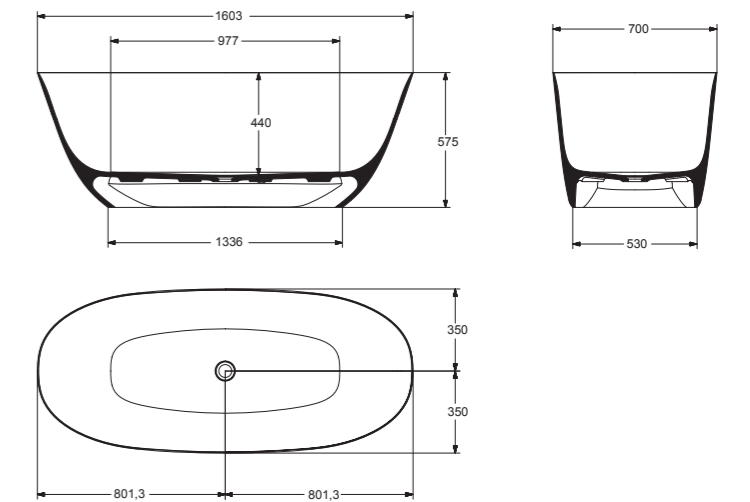

Cod. VABO

Vasca Boheme in acrilico 170x80
Acrylic Boheme bathtub 170x80

Cod. VASE15070OP

SELMA Vasca da bagno in solid surface cristalplant® 150x70
SELMA solid surface cristalplant® bathtub 150x70

Cod. VASE16070OP

SELMA Vasca da bagno in solid surface cristalplant® 160x70
SELMA solid surface cristalplant® bathtub 160x70

OPACO / MATT

Cod. VASE17076OP

SELMA Vasca da bagno in solid surface cristalplant® 170x76
SELMA solid surface cristalplant® bathtub 170x76

Cod. VASE18080OP

SELMA Vasca da bagno in solid surface cristalplant® 180x80
SELMA solid surface cristalplant® bathtub 180x80

Cod. VASELOP

SELINA Vasca da bagno in solid surface cristalplant® 160x70
SELINA solid surface cristalplant® bathtub 160x70

OPACO / MATT