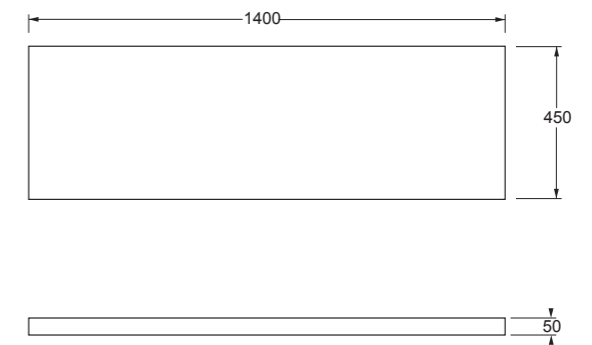

Piano UNI h5 sospeso 80 cm
H5 wall-hung shelf UNI 80 cm

Cod. MSTB140H5