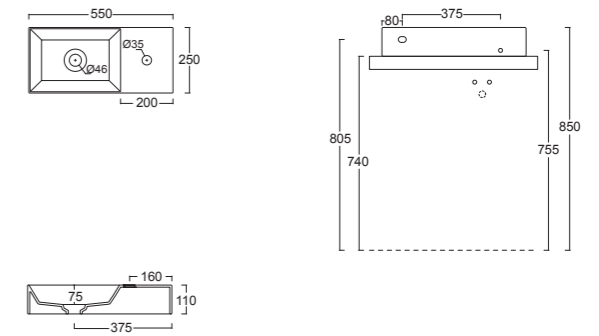

Lavabo Spy 55x25
Spy washbasin 55x25

Cod. 34140101