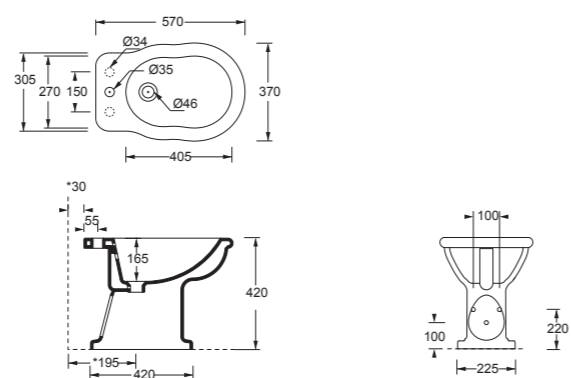

Bidet Boheme monoforo
Bidet Boheme single tap hole

Cod. 28230101S