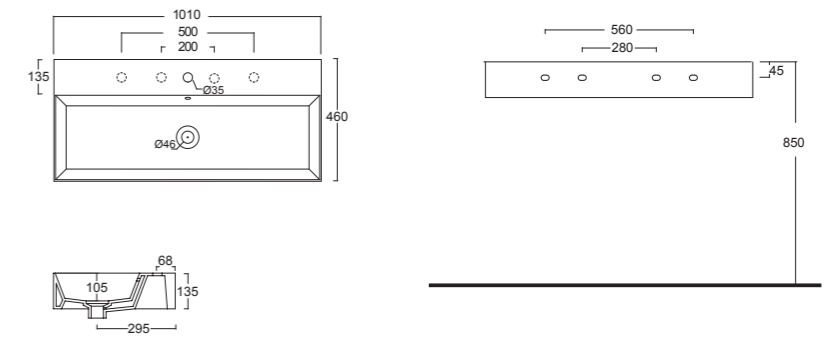

Cod. 34360101