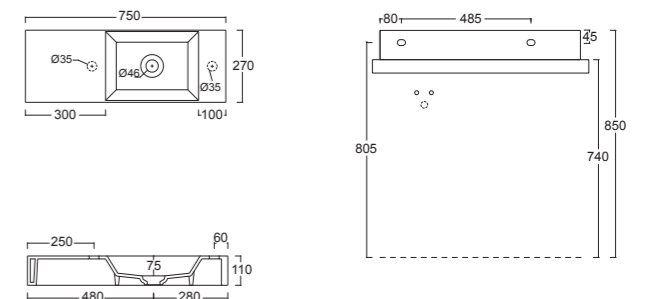

Lavabo Spy 75x27
Spy washbasin 75x27

Cod. 34160101