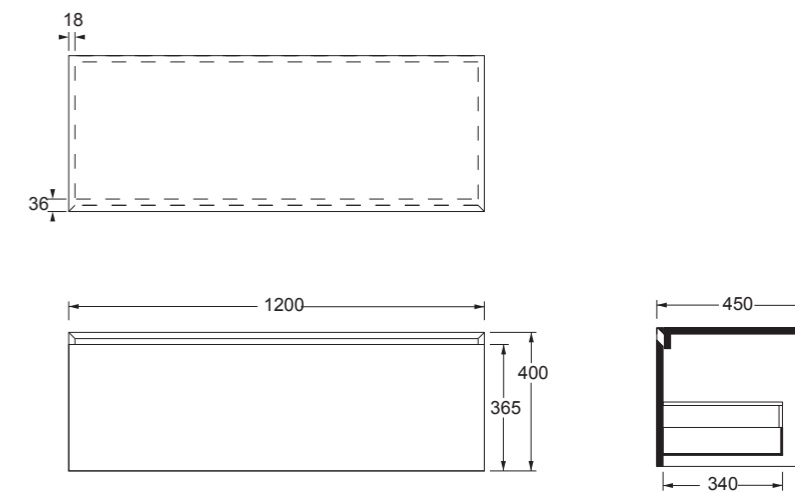

Mobile sospeso h40 UNI 60x45 con top.
Wall hung furniture h40 UNI 60x45 with top.

Cod. MSTB120C

Mobile sospeso h40 UNI 120x45 con top.
Wall hung furniture h40 UNI 120x45 with top.

Cod. MSTB80C