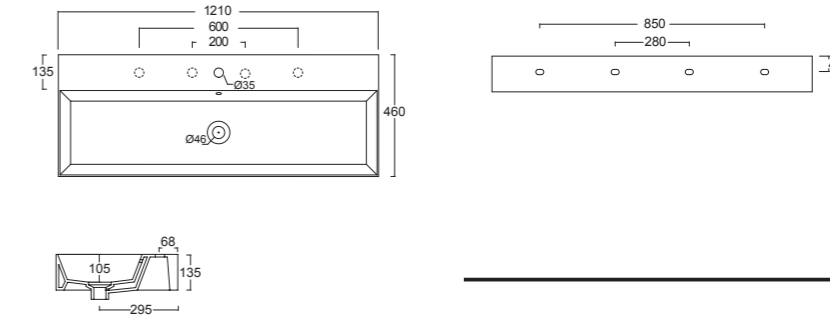

Cod. 34310101

Cod. 34320101

Cod. 34330101

Cod. 34340101

Cod. 34350101

Cod. 34360101

Cod. 34361101

Cod. 34370101

CLASSIC

OPACO / MATT

LUCIDO / GLOSSY

MATERIA*

METALLI*

* DISPONIBILE SOLO PER LAVABI E PIANI IN CERAMICA. / Only available for the washbasins and the ceramic tops.