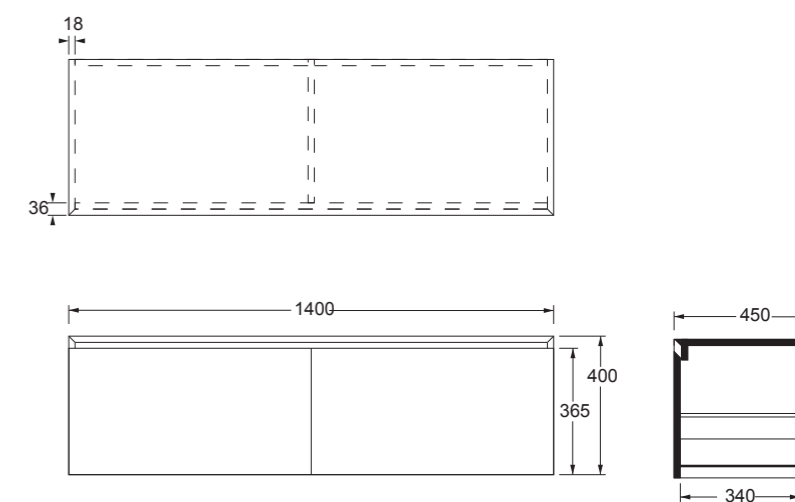

Cod. MSTB80C

Mobile sospeso h40 UNI 80x45 con top.  
Wall hung furniture h40 UNI 80x45 with top.

Cod. MSTB140C

Mobile sospeso h40 UNI 140x45 con top.  
Wall hung furniture h40 UNI 140x45 with top.

Cod. MSTB100C