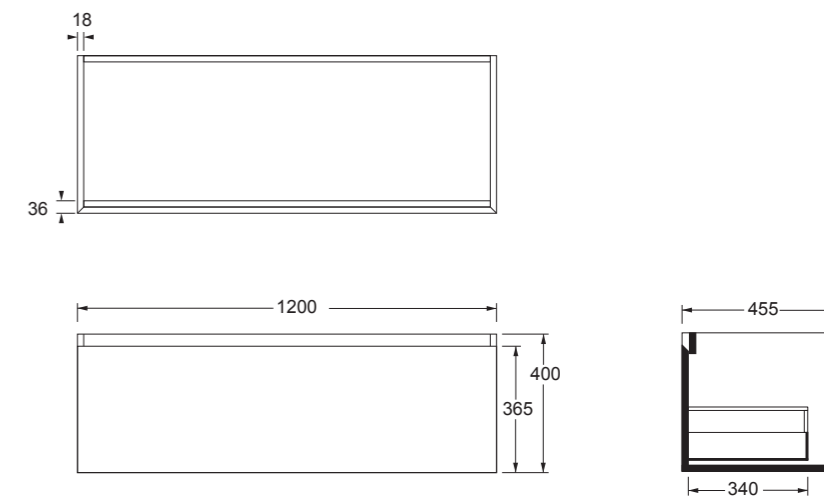

Cod. MSTB120A

Mobile sospeso h40 UNI 120x45 senza top.  
Wall hung furniture h40 UNI 120x45 without top.

Cod. MSTB80A

Mobile sospeso h40 UNI 80x45 senza top.  
Wall hung furniture h40 UNI 80x45 without top.