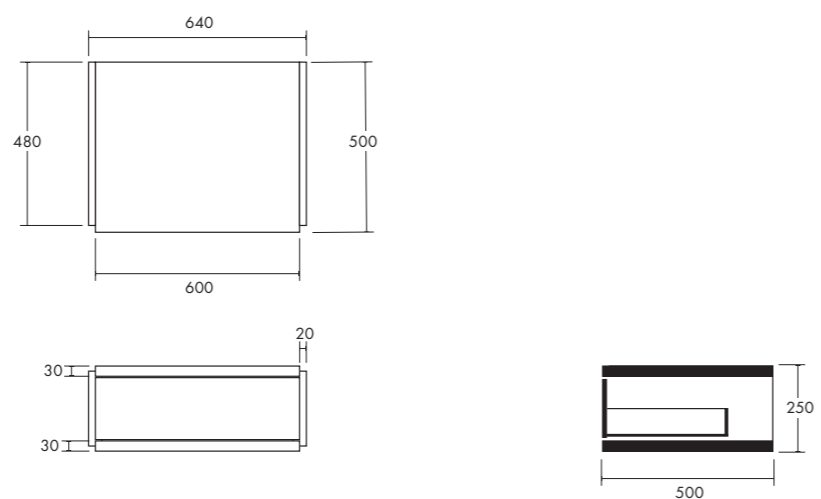

Cod. MMOLA6025C

Mobile sospeso con impiallacciatura in tranciato premium cassetto push&pull, top laccato nei colori Alice o in pietra e marmo. Suspended unit with premium veneer finish, push & pull drawer, lacquered top available in Alice colors or in stone and marble.

Cod. MMOLA8025C