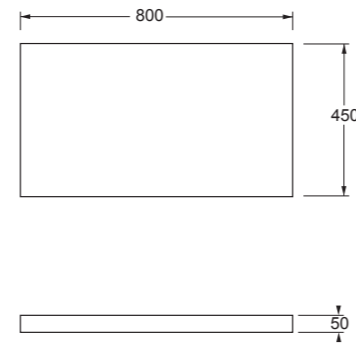

LAMINATI / LAMINATED

Cod. MSTB60H5

Piano UNI h5 sospeso 60 cm  
H5 wall-hung shelf UNI 60 cm

Cod. MSTB120H5

Piano UNI h5 sospeso 120 cm  
H5 wall-hung shelf UNI 120 cm

Cod. MSTB80H5

Piano UNI h5 sospeso 80 cm  
H5 wall-hung shelf UNI 80 cm