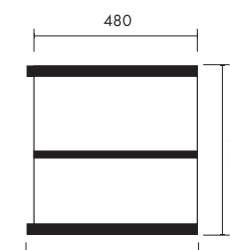

Cod. MMOLA100A

Mobile sospeso con impiallacciatura in tranciato premium top laccato nei colori Alice o in pietra e marmo. Suspended unit with premium veneer finish, lacquered top available in Alice colors or in stone and marble.