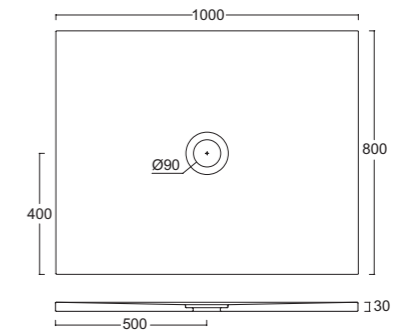

BIANCO LUCIDO

Cod. PD701003

Piatto doccia Form 70x100  
Form shower tray 70x100

Cod. PD801003

Piatto doccia Form 80x100  
Form shower tray 80x100

Cod. PD701203

Piatto doccia Form 70x120  
Form shower tray 70x120