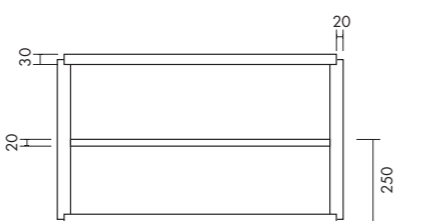

Cod. MMOLA80A

Mobile sospeso con impiallacciatura in tranciato premium top laccato nei colori Alice o in pietra e marmo. Suspended unit with premium veneer finish, lacquered top available in Alice colors or in stone and marble.