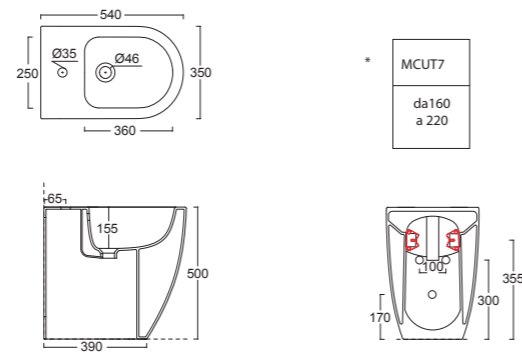

Cod. 22280101

Cod. 22245101