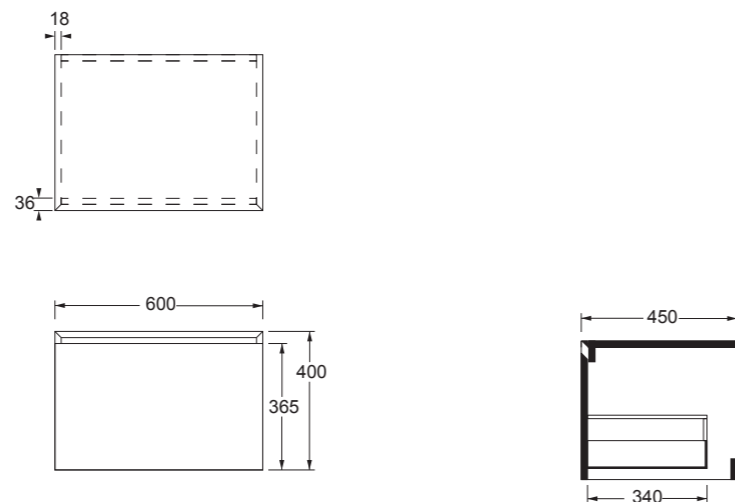

Cod. MSTB60C