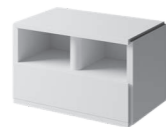

Lari 80 h50 CA
Mobile Furniture
Cod. MMOLA80C