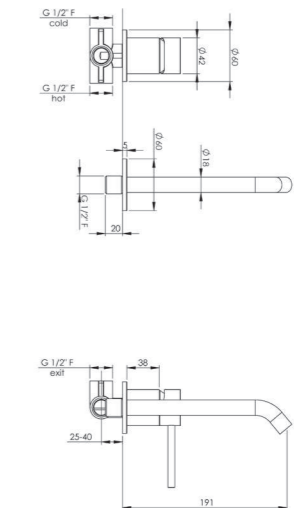

Cod. MATH220C

Miscelatore monocomando lavabo a muro con bocca di erogazione in acciaio inox spazzolato, comprensivo di incasso, disponibile anche in PVD MATT nelle colorazioni oro, oro rosa e nero. Wall mounted single lever basin mixer with spout in brushed stainless steel, recessed inclusive, available also in gold, pink gold and black PVD MATT colors.