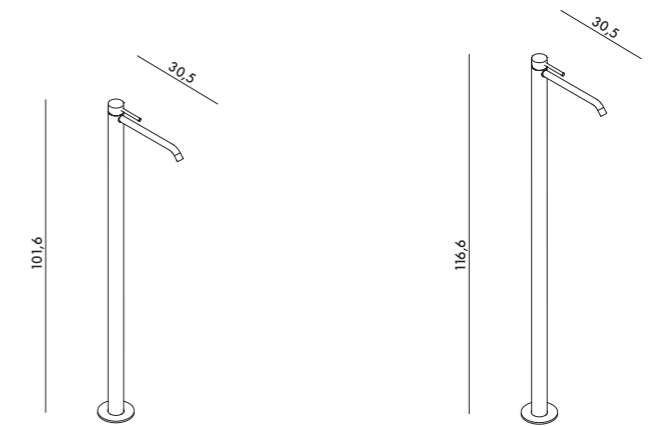

H1150
Miscelatore freestanding
Freestanding single-lever basin
Cod. MATH100FS-L

H1000
Miscelatore freestanding
Freestanding single-lever basin
Cod. MATH100FS