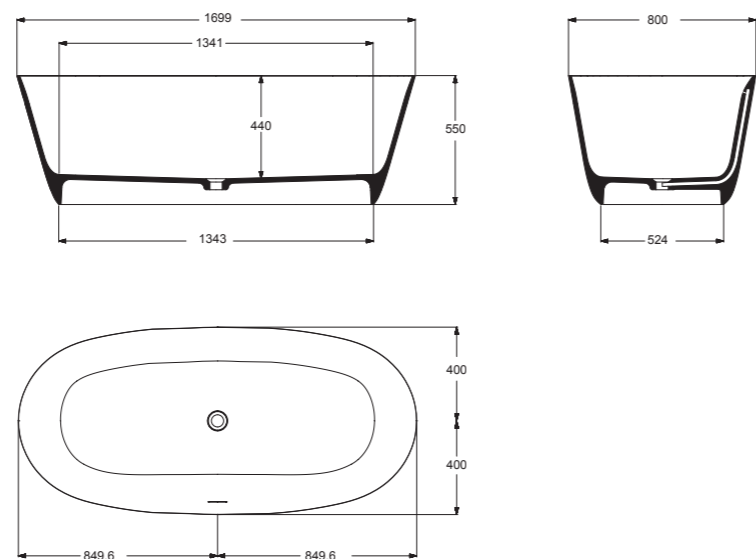

TALA Vasca da bagno in mineral marmo 170x80
TALA Mineral marble bathtub 170x80

BIANCO LUCIDO