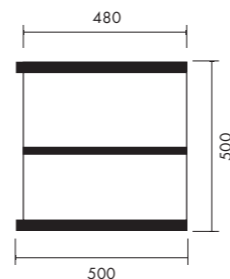

Cod. MMOLA80A

Mobile sospeso con impiallacciatura in tranciato premium top laccato nei colori Alice o in pietra e marmo. Suspended unit with premium veneer finish, lacquered top available in Alice colors or in stone and marble.