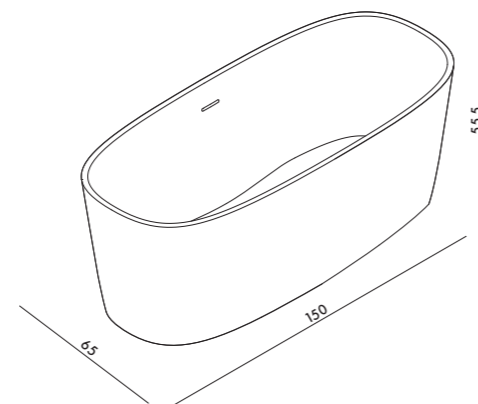

certificazioni / certifications

TIBUR  
Vasca da bagno in solid surface cristalplant® 168x69  
Solid surface cristalplant® bathtub 168x69  
Cod. VATIOP

certificazioni / certifications

LIORA  
Vasca da bagno in solid surface cristalplant® 150x65  
Solid surface cristalplant® bathtub 150x65  
Cod. VALIOP