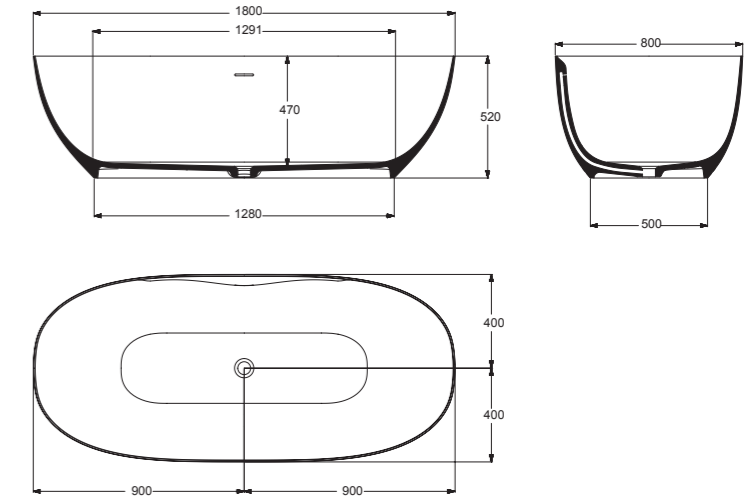

SELMA Vasca da bagno in solid surface cristalplant® 180x80
SELMA solid surface cristalplant® bathtub 180x80

Cod. VASELOP