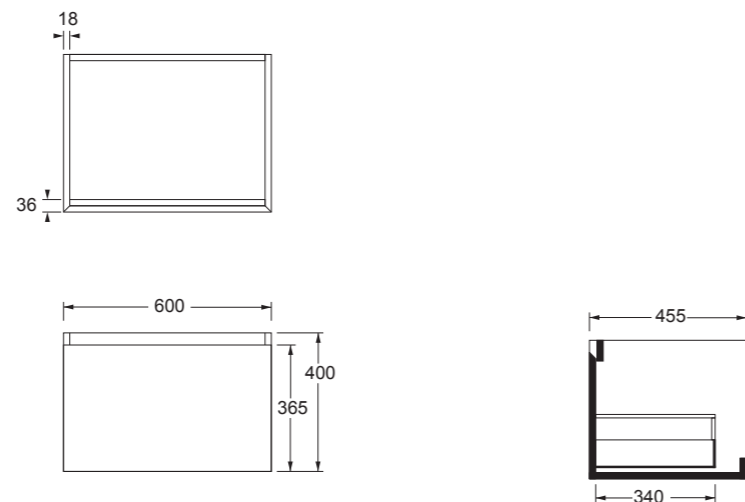

Cod. MSTB60A