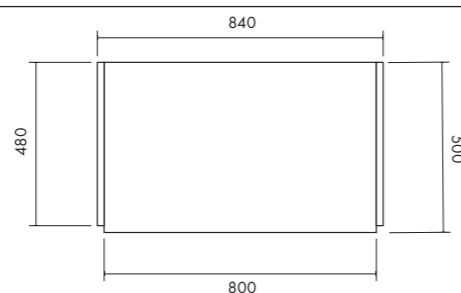

Cod. MMOLA80A

Mobile sospeso con impiallacciatura in tranciato premium top laccato nei colori Alice o in pietra e marmo. Suspended unit with premium veneer finish, lacquered top available in Alice colors or in stone and marble.