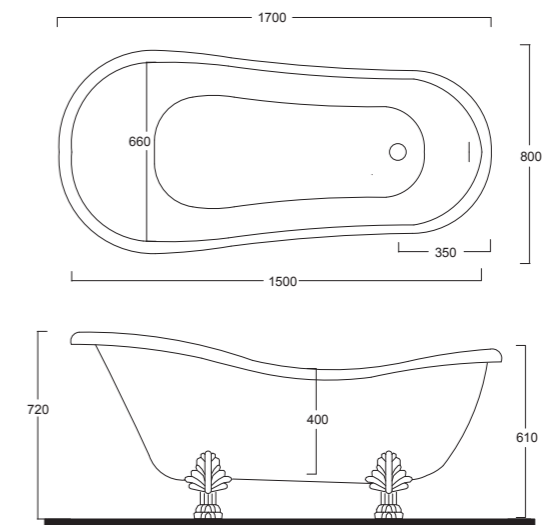

CLASSIC

BIANCO 01