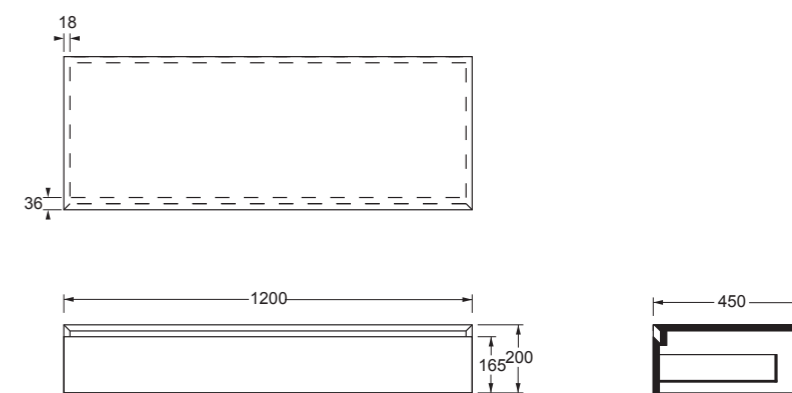

Mobile sospeso h23 UNI 60x45 con top.
Wall hung furniture h23 UNI 60x45 with top.

Cod. MSTB120CH23

Mobile sospeso h23 UNI 120x45 con top.
Wall hung furniture h23 UNI 120x45 with top.

Cod. MSTB80CH23