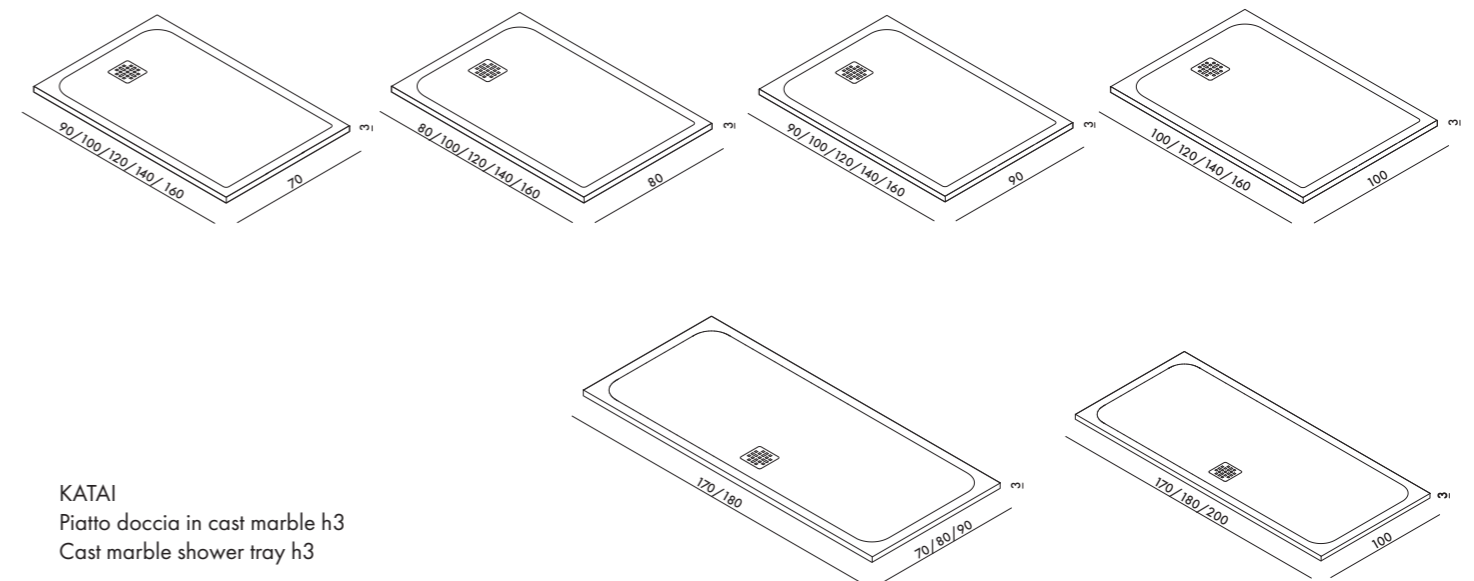

certificazioni / certifications

VELOUR  
 Piatto doccia in cast marble h3  
 Cast marble shower tray h3

certificazioni / certifications

KATAI  
 Piatto doccia in cast marble h3  
 Cast marble shower tray h3