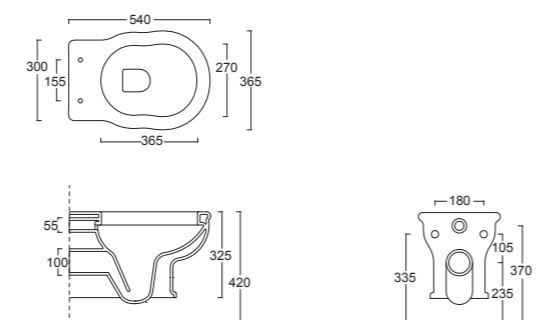

Vaso sospeso Boheme
Boheme wall hung WC

Cod. 28240101S