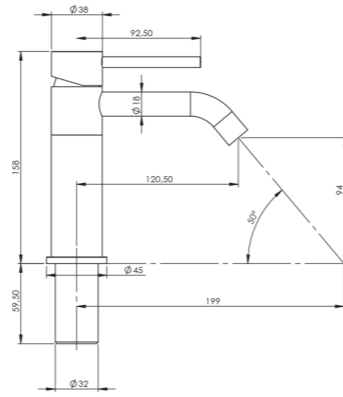

Cod. MATH100

Miscelatore monocomando lavabo Regular in acciaio inox spazzolato disponibile anche in PVD MATT nelle colorazioni oro, oro rosa e nero. Senza piletta di scarico. Regular single lever basin mixer in brushed stainless steel available also in gold, pink gold and black PVD MATT colors. Without drain.