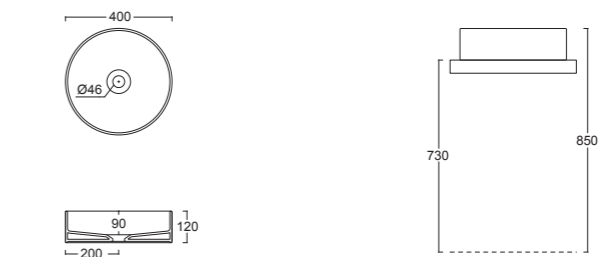

Cod. 31270101S

Cod. 31230101S

Cod. 31240101S

Cod. 31250101S

Cod. 31260101S

Cod. 31110101

Cod. 31100101

Cod. 31140101

CLASSIC

OPACO / MATT

LUCIDO / GLOSSY

MATERIA*

METALLI*

* DISPONIBILE SOLO PER LAVABI E PIANI IN CERAMICA. / Only available for the washbasins and the ceramic tops.