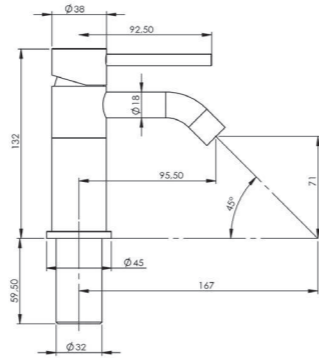

Cod. MATH101

Miscelatore monocomando bidet in acciaio inox spazzolato disponibile anche in PVD MATT nelle colorazioni oro, oro rosa e nero. Senza piletta di scarico. Single lever bidet mixer in brushed stainless steel available also in gold, pink gold and black PVD MATT colors. Without drain.