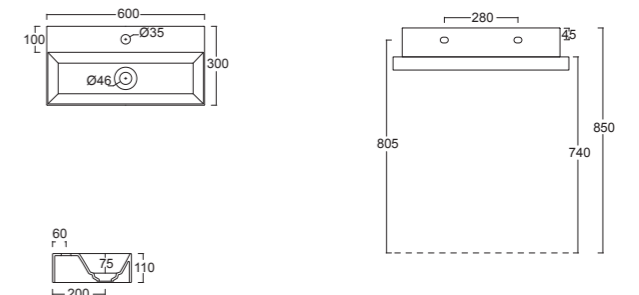

Lavabo Spy 60x30
Spy washbasin 60x30

Cod. 34150101