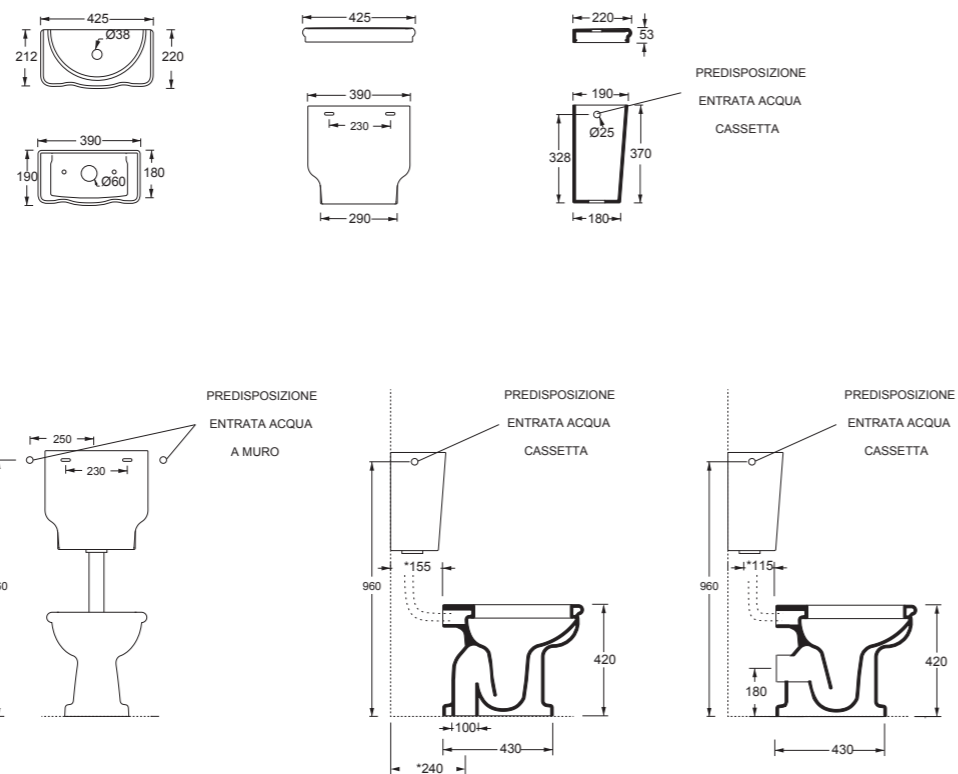

CLASSIC

BIANCO 01

Cod. 28300101

Cassetta Boheme monoblocco  
Cistern Boheme for close coupled WC

Cod. 28330101

Cassetta a zaino meccanismo non incluso  
Low level flushing mechanism not included

Cod. 28320101