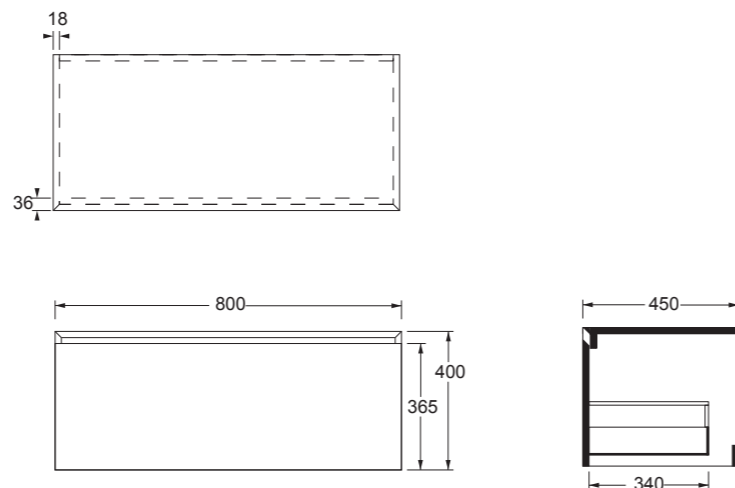

Cod. MSTB80C

Mobile sospeso h40 UNI 80x45 con top.  
Wall hung furniture h40 UNI 80x45 with top.

Cod. MSTB140C

Mobile sospeso h40 UNI 140x45 con top.  
Wall hung furniture h40 UNI 140x45 with top.

Cod. MSTB100C