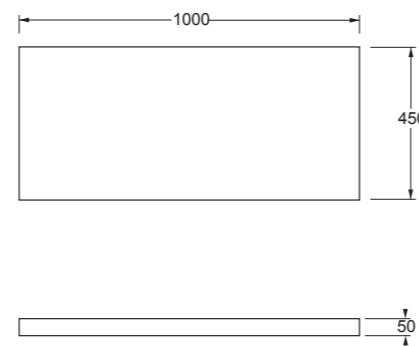

Piano UNI h5 sospeso 140 cm
H5 wall-hung shelf UNI 140 cm

Cod. MSTB100H5