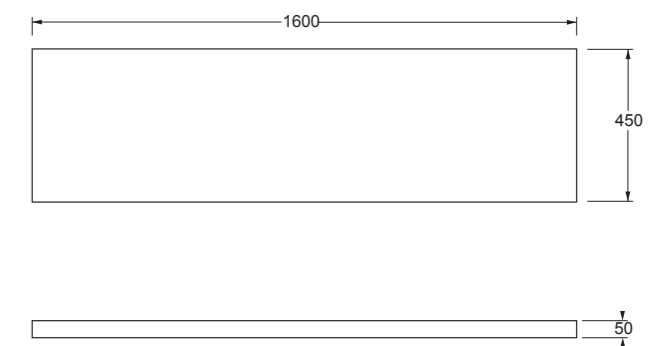

Cod. MSTB140H5

Piano UNI h5 sospeso 140 cm  
H5 wall-hung shelf UNI 140 cm

Cod. MSTB100H5

Piano UNI h5 sospeso 100 cm  
H5 wall-hung shelf UNI 100 cm

Cod. MSTB160H5

Piano UNI h5 sospeso 160 cm  
H5 wall-hung shelf UNI 160 cm