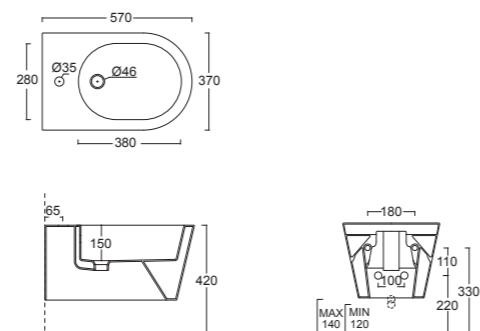

Cod. 31170101

Cod. 31180101

Cod. 26900101

CLASSIC

OPACO / MATT

LUCIDO / GLOSSY

MATERIA*

METALLI*

*DISPONIBILE SOLO PER LAVABI E PIANI IN CERAMICA. / Only available for the washbasins and the ceramic tops.