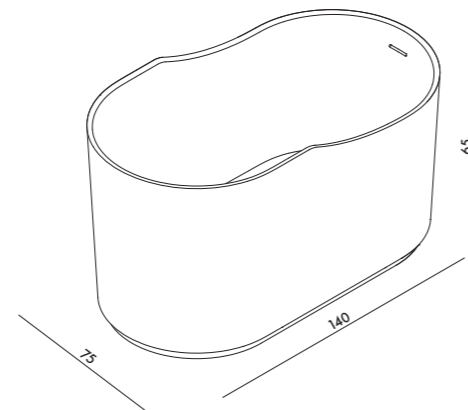

certificazioni / certifications