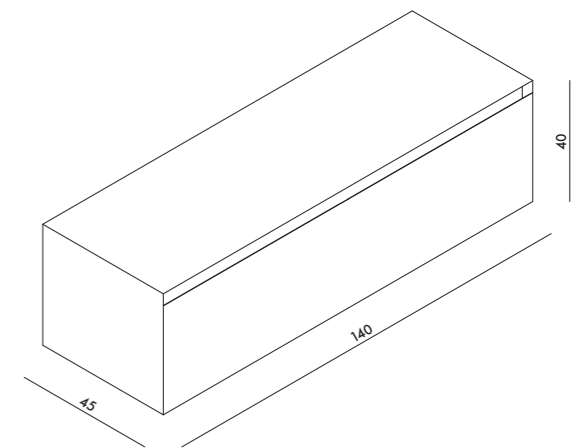

UNI 140x45 h23
Mobile con top. Installazione sospesa.
Furniture with top. Wall-hung installation.
Cod. MSTB140CH23