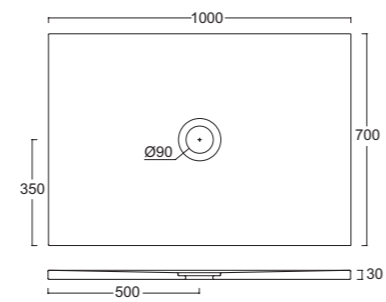

BIANCO LUCIDO

Cod. PD701003

Piatto doccia Form 70x100  
Form shower tray 70x100

Cod. PD801003

Piatto doccia Form 80x100  
Form shower tray 80x100

Cod. PD701203

Piatto doccia Form 70x120  
Form shower tray 70x120