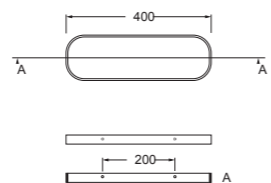

Cod. MMENS040

Porta salviette
Towel Holder

Cod. MMENS040