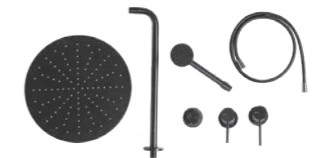

Per doccia

For shower

Kit doccia
Shower kit