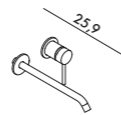

MEDIUM  
Miscelatore monocomando  
Single-lever basin mixer  
Cod. MATH113

TALL  
Miscelatore monocomando  
Single-lever basin mixer  
Cod. MATH133

259mm  
Miscelatore monocomando  
Single-lever basin mixer  
Cod. MATH220-L