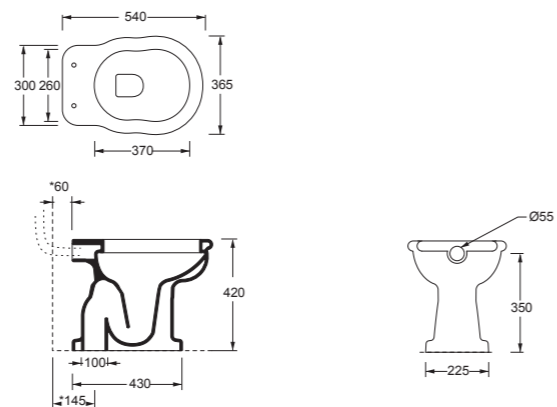

Cod. 28400101

Vaso boheme scarico a terra
WC boheme btw with s outlet

Cod. 28410101