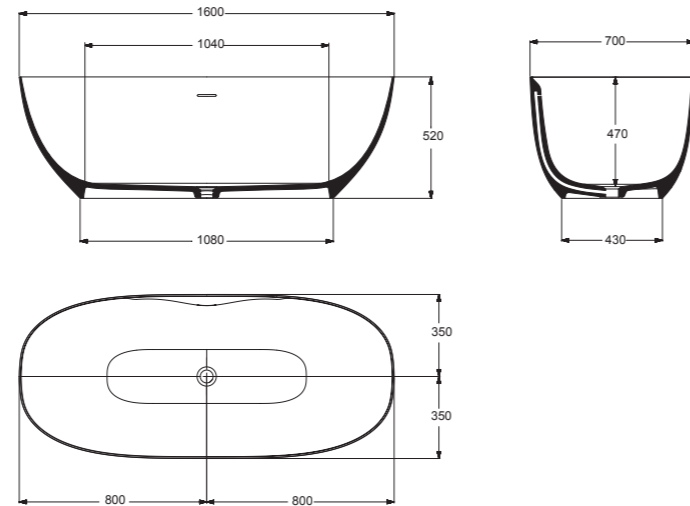

Cod. VABO

Vasca Boheme in acrilico 170x80
Acrylic Boheme bathtub 170x80

Cod. VASE15070OP

SELMA Vasca da bagno in solid surface cristalplant® 150x70
SELMA solid surface cristalplant® bathtub 150x70

Cod. VASE16070OP

SELMA Vasca da bagno in solid surface cristalplant® 160x70
SELMA solid surface cristalplant® bathtub 160x70

OPACO / MATT

Cod. VASE17076OP

SELMA Vasca da bagno in solid surface cristalplant® 170x76
SELMA solid surface cristalplant® bathtub 170x76

Cod. VASE18080OP

SELMA Vasca da bagno in solid surface cristalplant® 180x80
SELMA solid surface cristalplant® bathtub 180x80

Cod. VASELOP

SELINA Vasca da bagno in solid surface cristalplant® 160x70
SELINA solid surface cristalplant® bathtub 160x70

OPACO / MATT