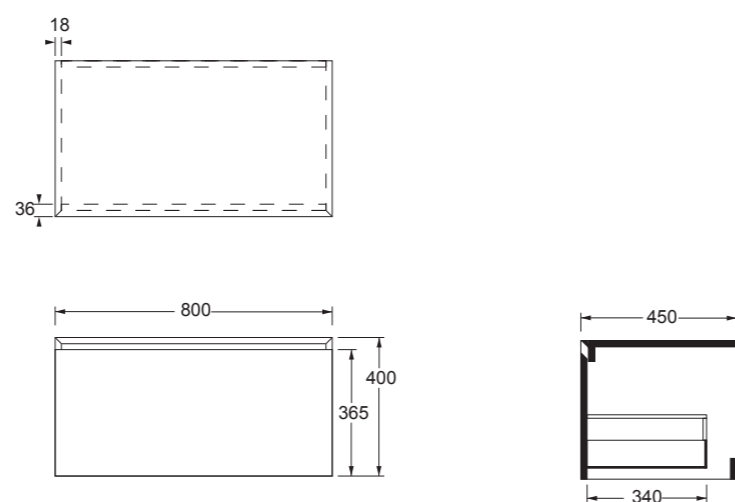

Cod. MSTB80C

Mobile sospeso h40 UNI 80x45 con top.  
Wall hung furniture h40 UNI 80x45 with top.

Cod. MSTB140C

Mobile sospeso h40 UNI 140x45 con top.  
Wall hung furniture h40 UNI 140x45 with top.

Cod. MSTB100C