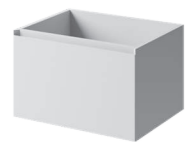

Cassetta alta meccanismo non incluso  
High cistern. flushing mechanism not included

CLASSIC

BIANCO 01

Cod. MSTB60A

Mobile sospeso h40 UNI 60x45 senza top.  
Wall hung furniture h40 UNI 60x45 without top.