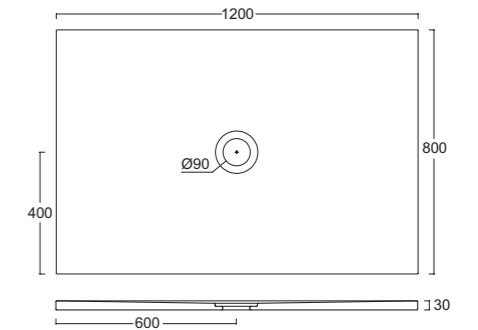

Cod. PD801203

Piatto doccia Form 80x120
Form shower tray 80x120