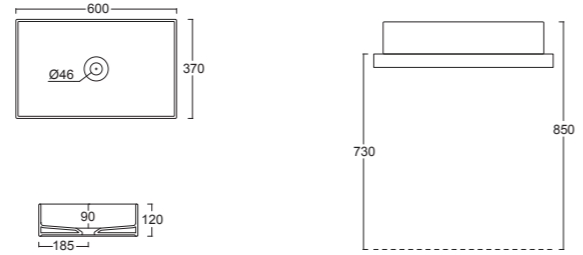

METALLI\*

\* DISPONIBILE SOLO PER LAVABI E PIANI IN CERAMICA. / Only available for the washbasins and the ceramic tops.

Cod. 31120101

Lavabo Hide Stadium  
Hide washbasin Stadium

Cod. 31130101

Lavabo Hide 60x37  
Hide washbasin 60x37