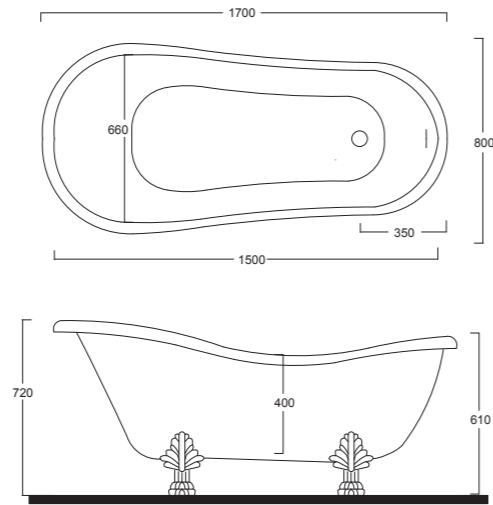

Cod. VABO

Vasca Boheme in acrilico 170x80
Acrylic Boheme bathtub 170x80

Cod. VASE15070OP

SELMA Vasca da bagno in solid surface cristalplant® 150x70
SELMA solid surface cristalplant® bathtub 150x70

Cod. VASE16070OP

SELMA Vasca da bagno in solid surface cristalplant® 160x70
SELMA solid surface cristalplant® bathtub 160x70

OPACO / MATT

Cod. VASE17076OP

SELMA Vasca da bagno in solid surface cristalplant® 170x76
SELMA solid surface cristalplant® bathtub 170x76

Cod. VASE18080OP

SELMA Vasca da bagno in solid surface cristalplant® 180x80
SELMA solid surface cristalplant® bathtub 180x80

Cod. VASELOP

SELINA Vasca da bagno in solid surface cristalplant® 160x70
SELINA solid surface cristalplant® bathtub 160x70

OPACO / MATT