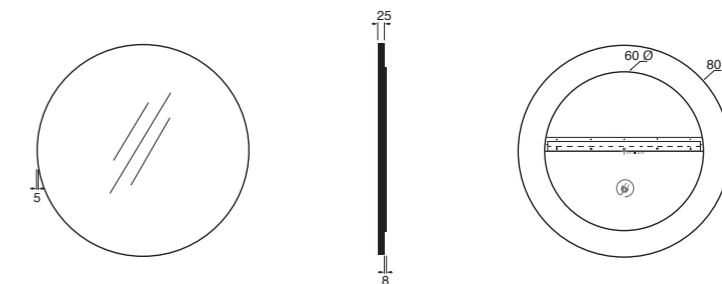

Specchio tondo $\varnothing 80$
 $\varnothing 80$ round mirror

Cod. MSP10CT