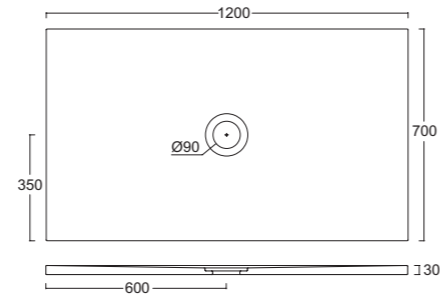

BIANCO LUCIDO

Cod. PD701003

Piatto doccia Form 70x100  
Form shower tray 70x100

Cod. PD801003

Piatto doccia Form 80x100  
Form shower tray 80x100

Cod. PD701203

Piatto doccia Form 70x120  
Form shower tray 70x120