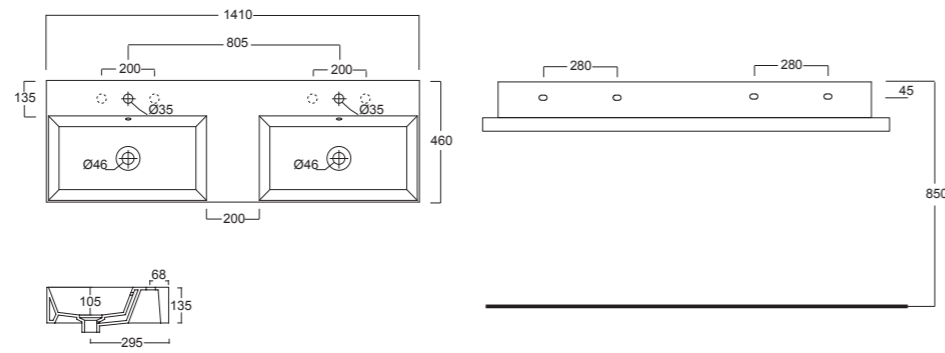

Cod. 34380101

Lavabo Spy 141x46
Spy washbasin 141x46

Cod. 34130101