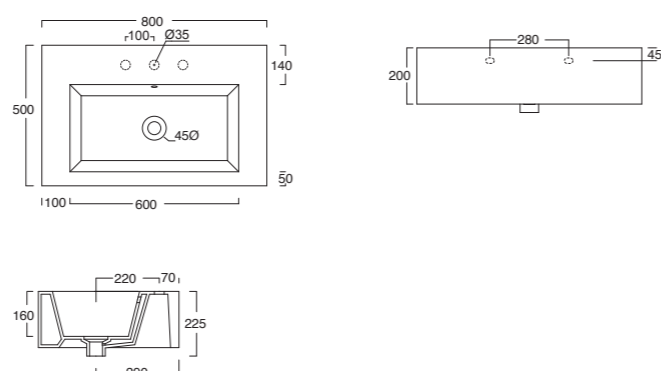

Lavabo Kubo 80x50
Kubo washbasin 80x50

Cod. MSTKN0100