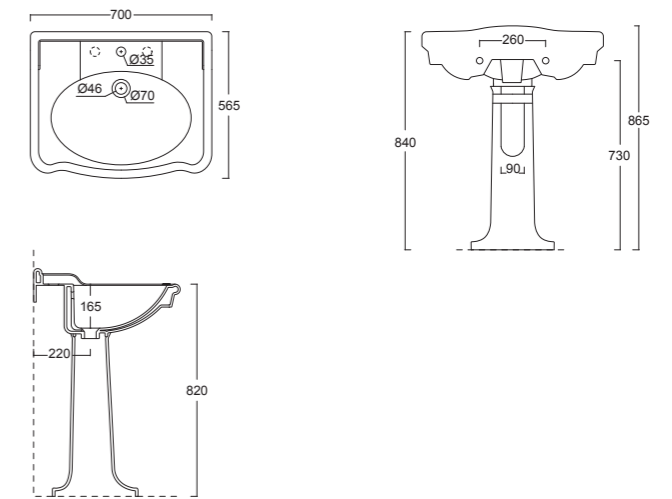

Cod. 28240101