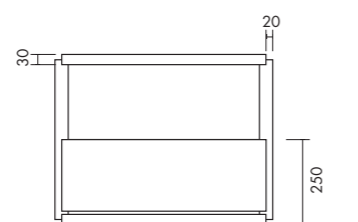

Cod. MMOLA60C

Mobile sospeso con impiallacciatura in tranciato premium cassetto push&pull, top laccato nei colori Alice o in pietra e marmo. Suspended unit with premium veneer finish, push & pull drawer, lacquered top available in Alice colors or in stone and marble.