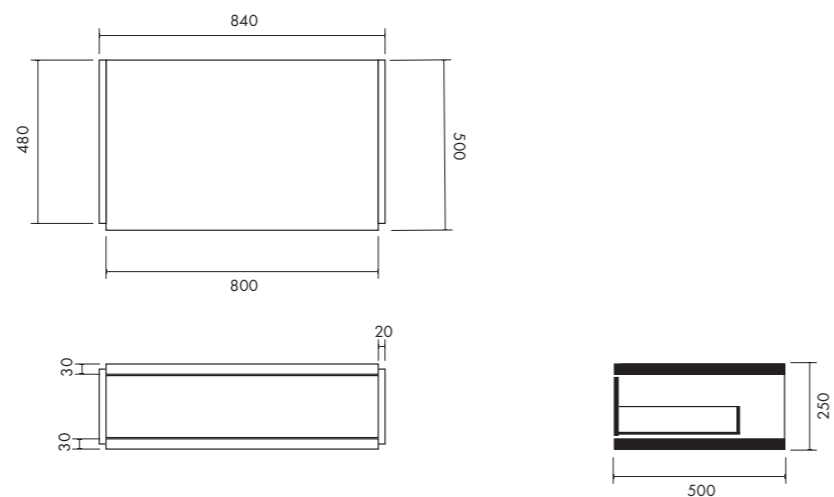

Mobile sospeso con impiallacciatura in tranciato premium cassetto push&pull, top laccato nei colori Alice o in pietra e marmo. Suspended unit with premium veneer finish, push & pull drawer, lacquered top available in Alice colors or in stone and marble.

Cod. MMOLA10025C