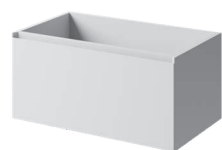

Mobile sospeso h40 UNI 80x45 senza top.
Wall hung furniture h40 UNI 80x45 without top.

Cod. MSTB140A