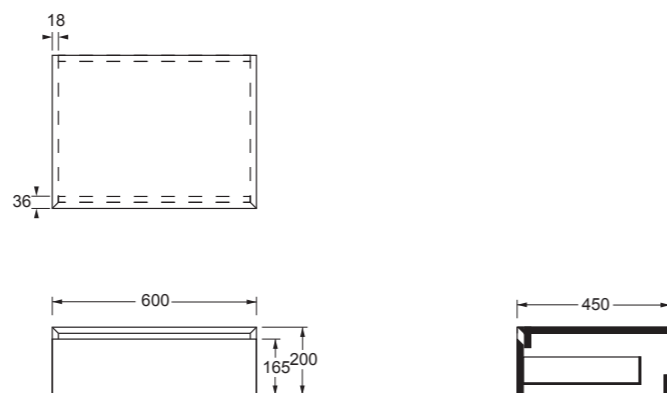

Cod. MSTB60CH23