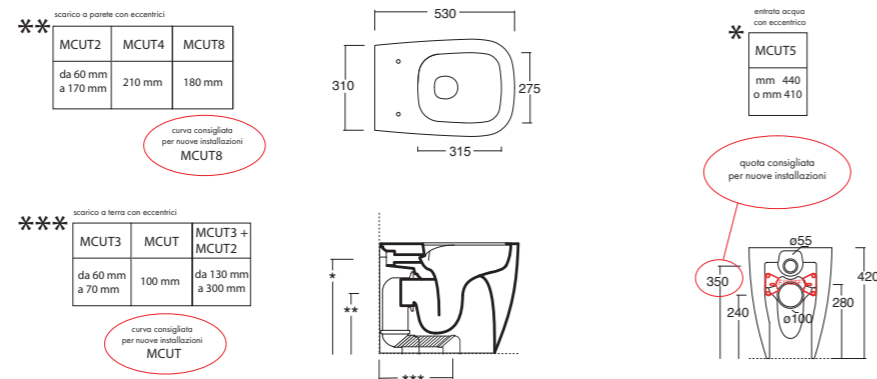

Cod. 45110101