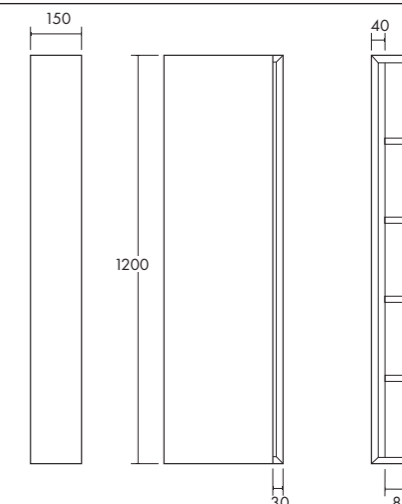

Pensile sospeso UNI 160 (prof. 35)
Wall-hung wall unit UNI 160 (depth 35)

Cod. MSTP12015