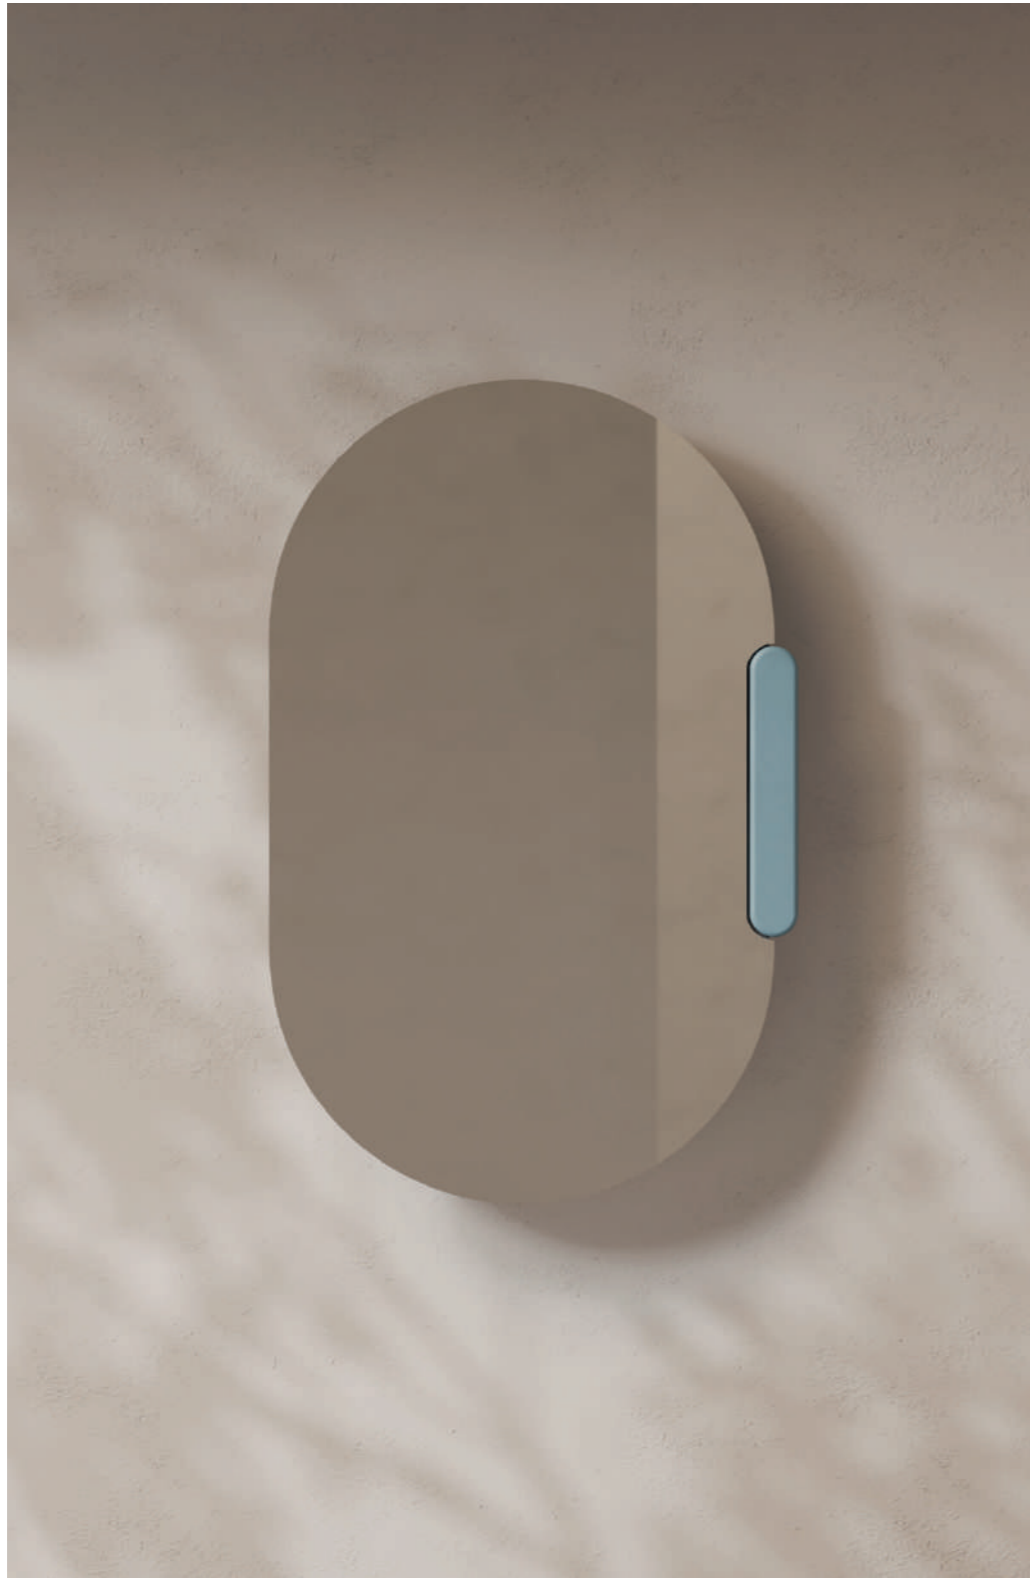

Lari Oval  
Specchio con mensola  
Mirror with shelf  
Cod. MMSPLAO