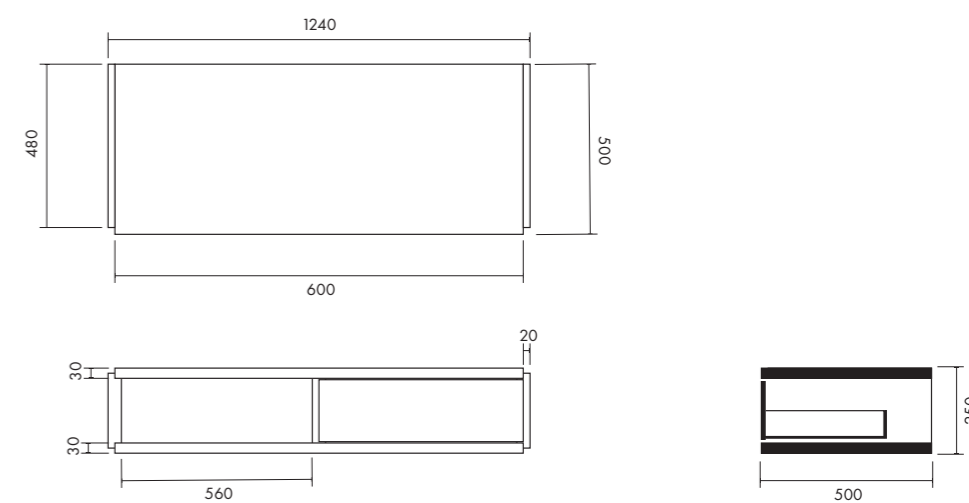

Mobile sospeso con impiallacciatura in tranciato premium cassetto push&pull, top laccato nei colori Alice o in pietra e marmo. Suspended unit with premium veneer finish, push & pull drawer, lacquered top available in Alice colors or in stone and marble.

Cod. MMOLA60A