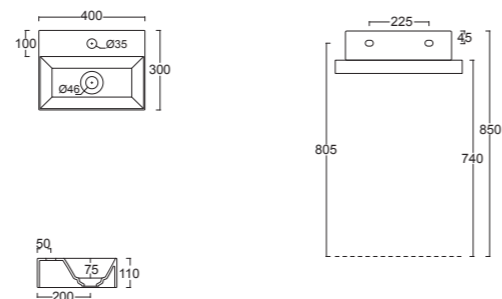

Lavabo Spy 40x30
Spy washbasin 40x30

Cod. 34110101