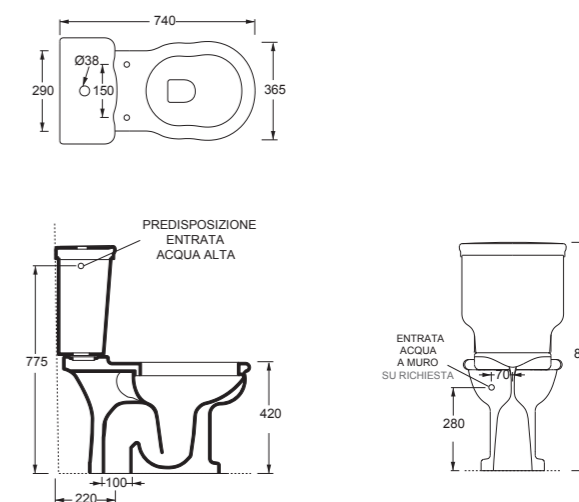

Monoblocco Boheme scarico a terra
Boheme monoblock WC with s outlet

Cod. 28490101