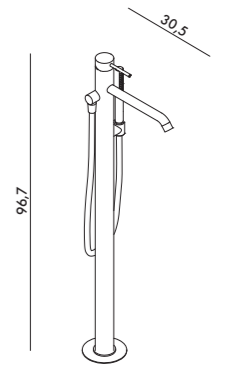

195mm  
Miscelatore monocomando  
Single-lever basin mixer  
Cod. MATH220-C

BIDET  
 Miscelatore monocomando  
 Single-lever basin mixer  
 Cod. MATH101

LONG LIFE 150  
 Miscelatore freestanding  
 Freestanding single-lever basin  
 Cod. MATH102FS