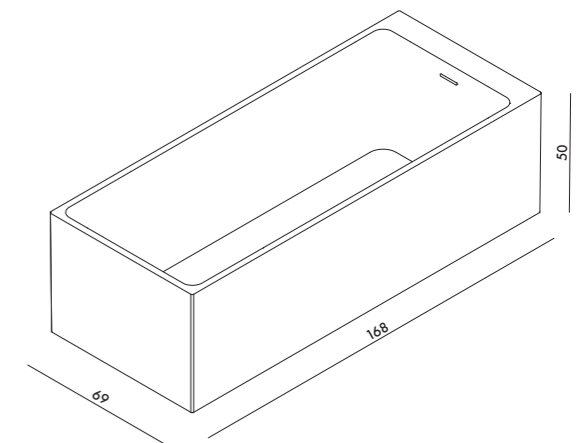

certificazioni / certifications