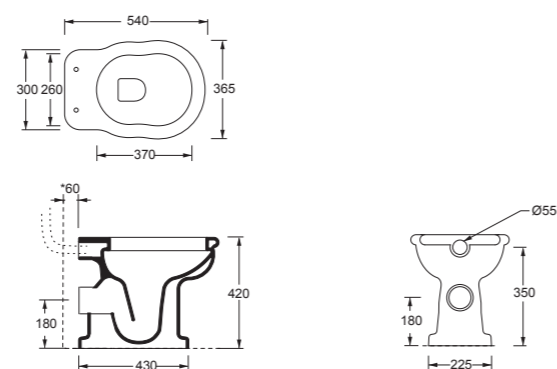

Vaso boheme scarico a parete
WC boheme btw with p outlet

Cod. 28420101