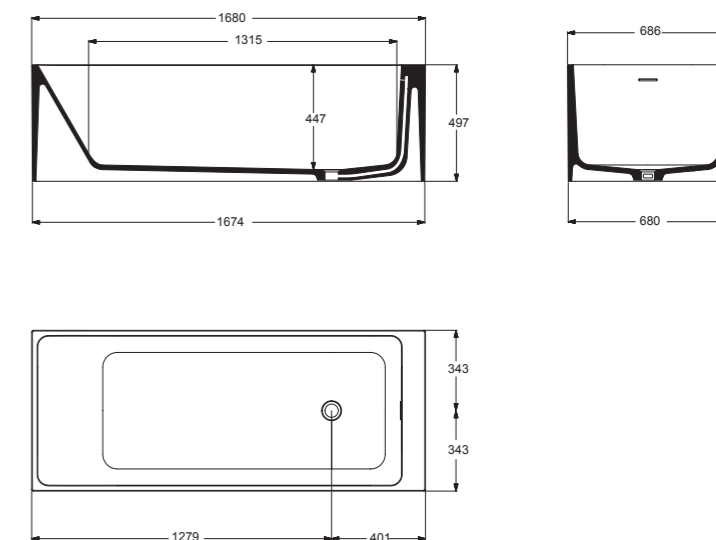

Cod. VATIOP

TIBUR Vasca da bagno in solid surface cristalplant® 168x69
TIBUR solid surface cristalplant® bathtub 168x69

Cod. VAVEOP