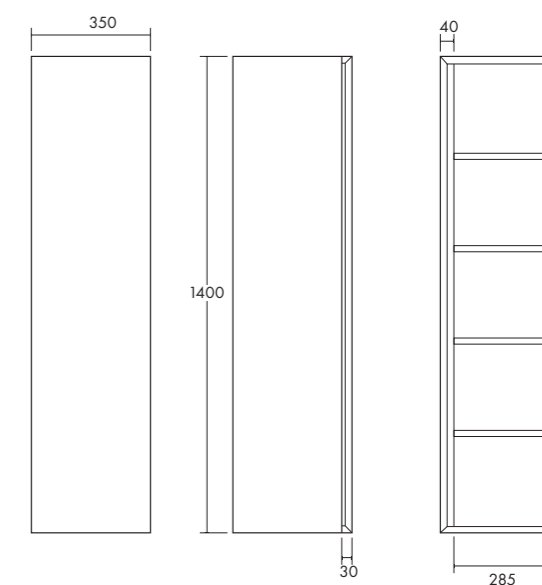

Pensile sospeso UNI 120 (prof. 35)
Wall-hung wall unit UNI 120 (depth 35)

Cod. MSTP14035