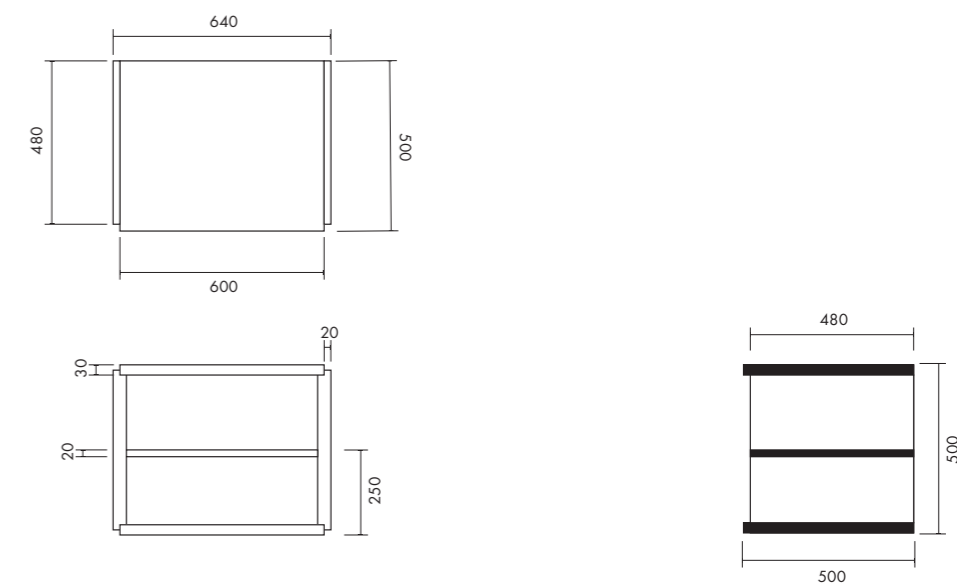

Mobile sospeso con impiallacciatura in tranciato premium top laccato nei colori Alice o in pietra e marmo. Suspended unit with premium veneer finish, lacquered top available in Alice colors or in stone and marble.