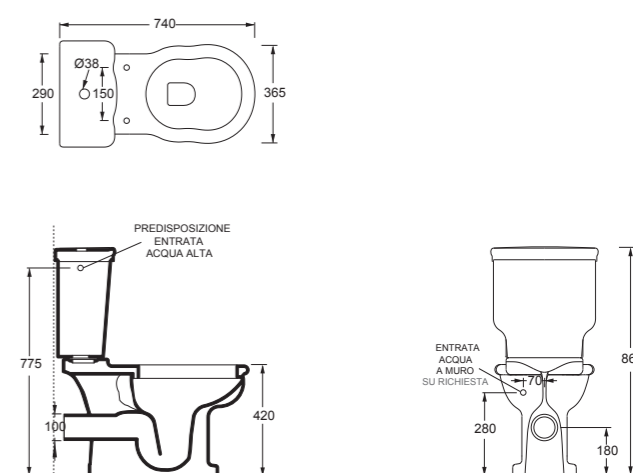

Monoblocco Boheme scarico a parete
Boheme monoblock WC with p outlet

CLASSIC

BIANCO 01