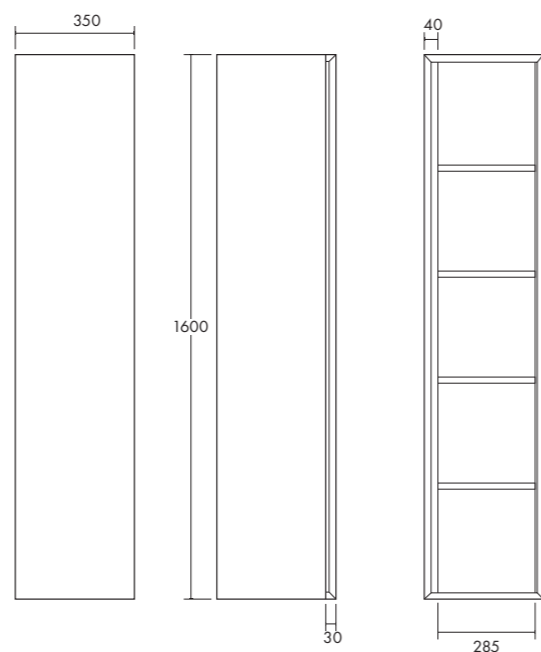

Pensile sospeso UNI 90 slim (prof. 15)
Wall-hung wall unit UNI slim 90 (depth 15)

Cod. MSTP16035