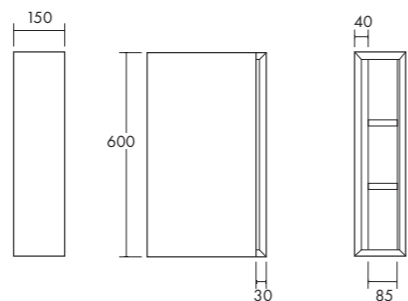

Cod. MSTP6015