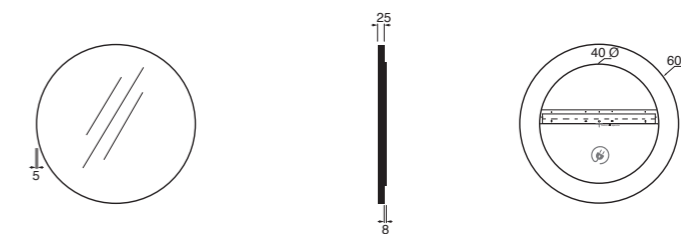

Specchio tondo $\varnothing 60$
 $\varnothing 60$ round mirror

Cod. MSP08CT