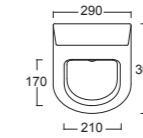

Cod. 22260101

Orinatoio sospeso Form
Form wall hung urinal