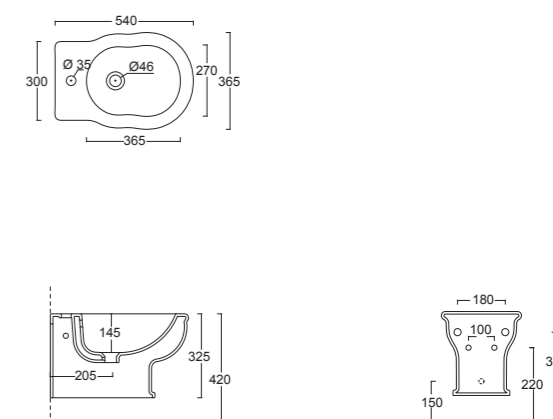

Bidet sospeso Boheme monoforo
Bidet Boheme single tap hole

Cod. 28480101