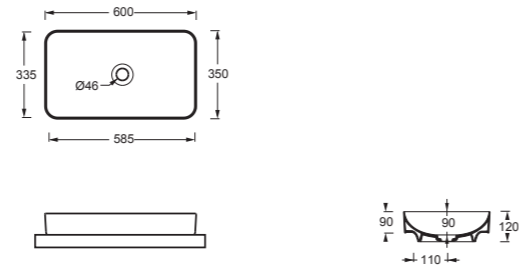

Cod. 22441101

Cod. 22490101