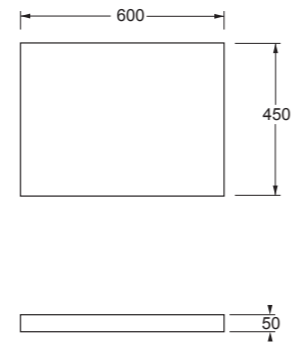

LAMINATI / LAMINATED

Cod. MSTB60H5

Piano UNI h5 sospeso 60 cm  
H5 wall-hung shelf UNI 60 cm

Cod. MSTB120H5

Piano UNI h5 sospeso 120 cm  
H5 wall-hung shelf UNI 120 cm

Cod. MSTB80H5

Piano UNI h5 sospeso 80 cm  
H5 wall-hung shelf UNI 80 cm