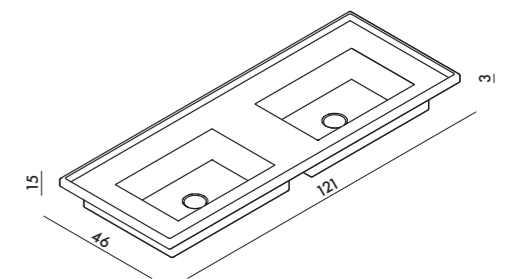

PLATEA 121x46
Lavabo
Washbasin
Cod. 46130101