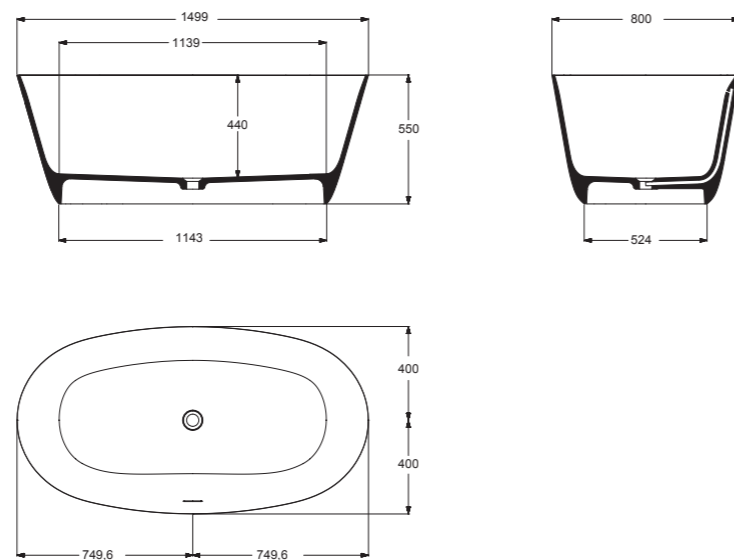

Cod. VATA15080LU

TALA Vasca da bagno in mineral marmo 150x80
TALA Mineral marble bathtub 150x80

Cod. VATA17080LU