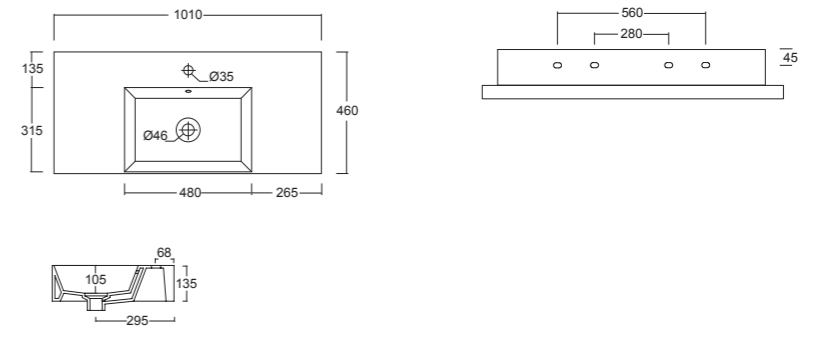

Cod. 34370101