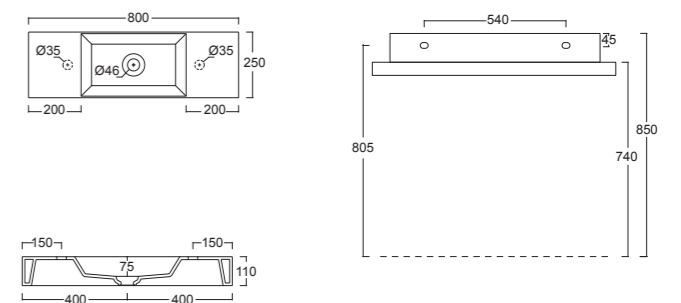

Lavabo Spy 80x25
Spy washbasin 80x25