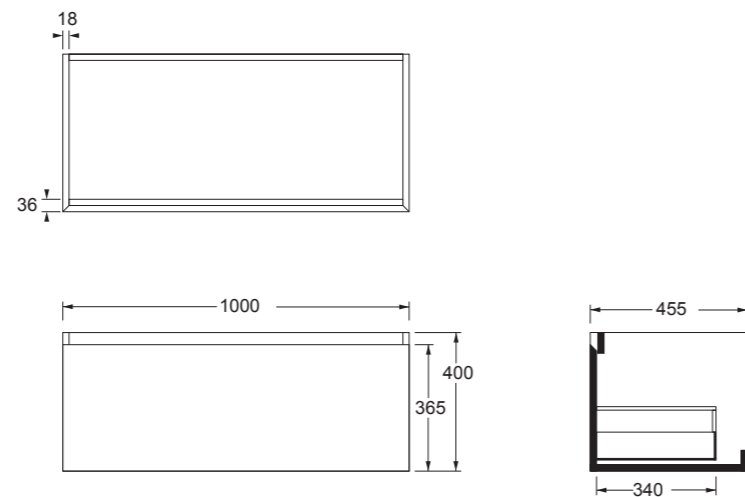

Cod. MSTB60A

Mobile sospeso h40 UNI 60x45 senza top.
Wall hung furniture h40 UNI 60x45 without top.

Cod. MSTB120A

Mobile sospeso h40 UNI 120x45 senza top.
Wall hung furniture h40 UNI 120x45 without top.

Cod. MSTB80A

Mobile sospeso h40 UNI 80x45 senza top.
Wall hung furniture h40 UNI 80x45 without top.

Cod. MSTB140A

Mobile sospeso h40 UNI 140x45 senza top.
Wall hung furniture h40 UNI 140x45 without top.

Cod. MSTB100A

Mobile sospeso h40 UNI 100x45 senza top.
Wall hung furniture h40 UNI 100x45 without top.

FINITURA LACCATA OPACA / MATT LACQUERED FINISH

LAMINATI / LAMINATED