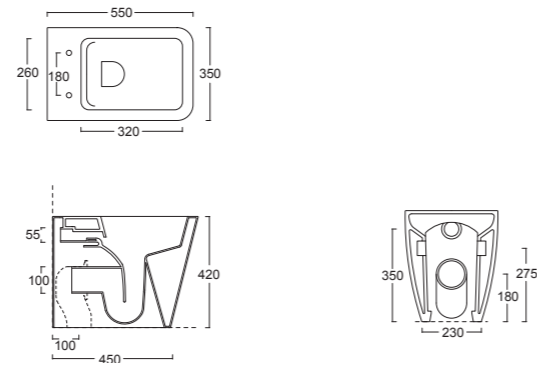

Cod. 31200101