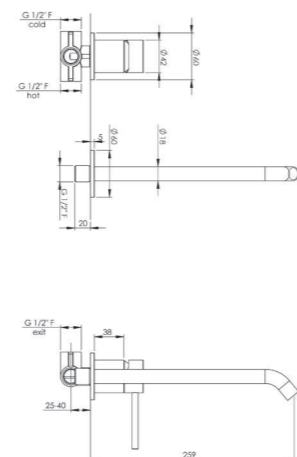

Cod. MATH220L

Miscelatore monocomando lavabo a muro con bocca di erogazione in acciaio inox spazzolato, comprensivo di incasso, disponibile anche in PVD MATT nelle colorazioni oro, oro rosa e nero. Wall mounted single lever basin mixer with spout in brushed stainless steel, recessed inclusive, available also in gold, pink gold and black PVD MATT colors.

Cod. MATH102FS