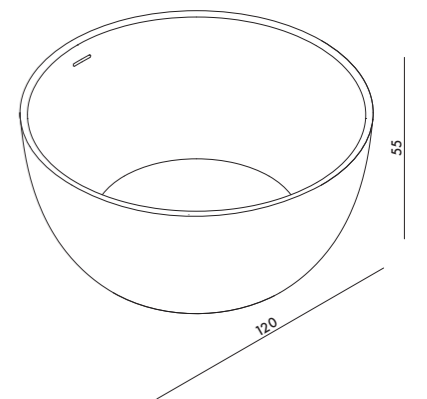

Vasca da bagno in solid surface cristalplant® 180x80  
 Solid surface cristalplant® bathtub 180x80  
 Cod. VASE18080OP

certificazioni / certifications

PILEA  
Vasca da bagno in solid surface cristalplant® ø120  
Solid surface cristalplant® bathtub ø120  
Cod. VAPIOP