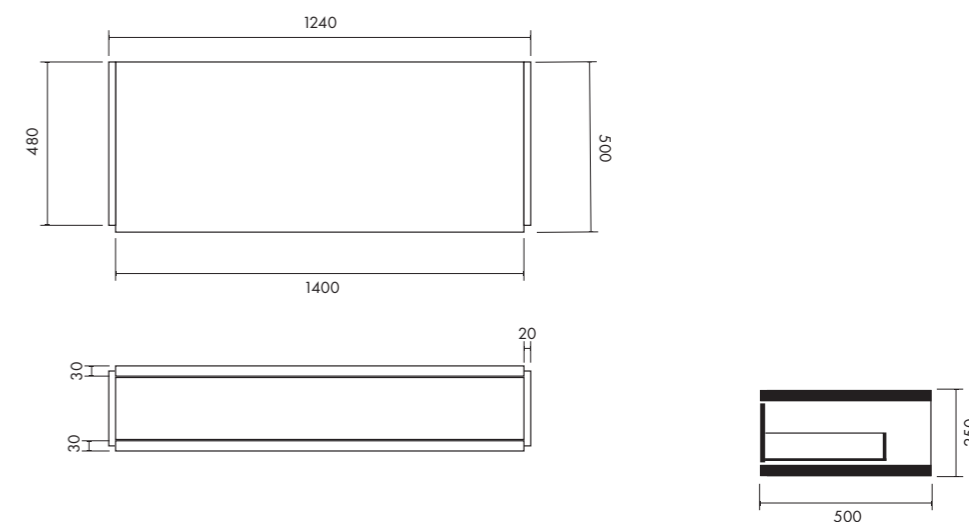

Mobile sospeso con impiallacciatura in tranciato premium cassetto push&pull, top laccato nei colori Alice o in pietra e marmo. Suspended unit with premium veneer finish, push & pull drawer, lacquered top available in Alice colors or in stone and marble.

Cod. MMOLA12025CA