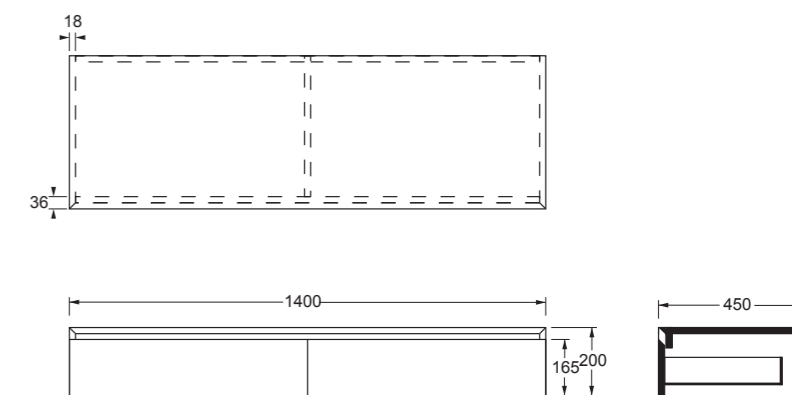

Cod. MSTB120CH23

Mobile sospeso h23 UNI 120x45 con top.  
Wall hung furniture h23 UNI 120x45 with top.

Cod. MSTB80CH23

Mobile sospeso h23 UNI 80x45 con top.  
Wall hung furniture h23 UNI 80x45 with top.

Cod. MSTB140CH23