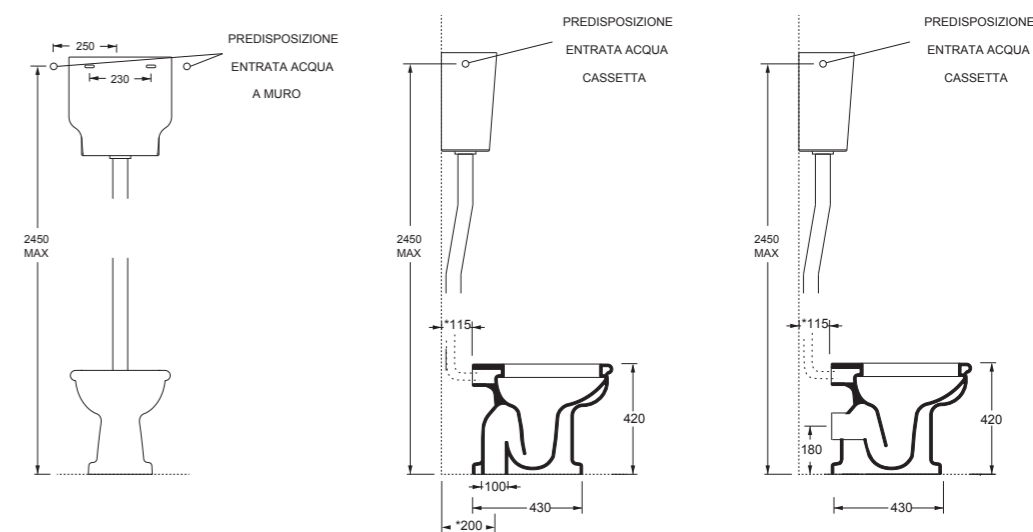

Cassetta alta meccanismo non incluso  
High cistern. flushing mechanism not included

CLASSIC

BIANCO 01

Cod. MSTB60A

Mobile sospeso h40 UNI 60x45 senza top.  
Wall hung furniture h40 UNI 60x45 without top.