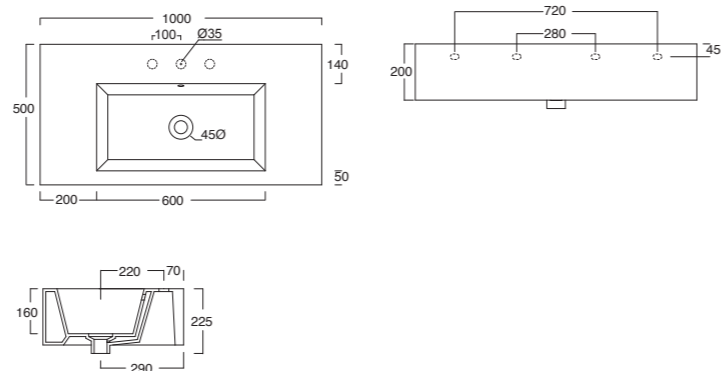

Cod. 35710101

Lavabo Kubo 100x50
Kubo washbasin 100x50

Cod. 35810101