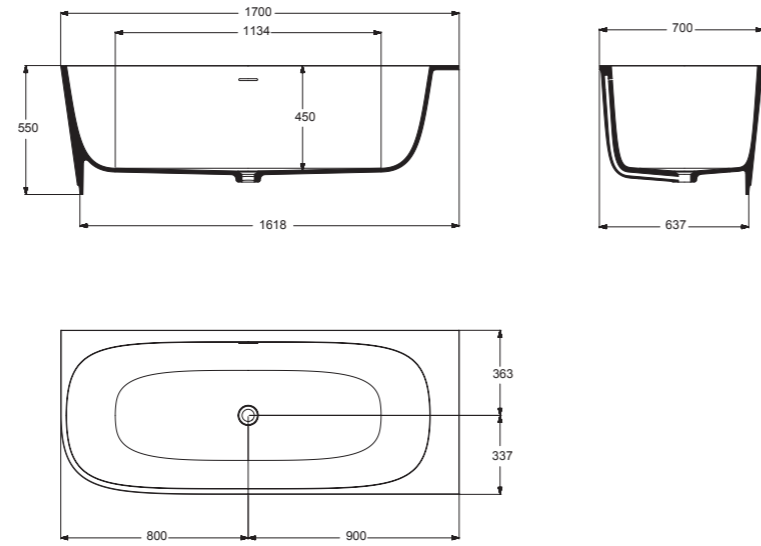

Cod. VAVEDXOP

VEGA CORNER DX Vasca da bagno in solid surface cristalplant® 170x70
VEGA CORNER DX solid surface cristalplant® bathtub 170x70

Cod. VAVESXOP