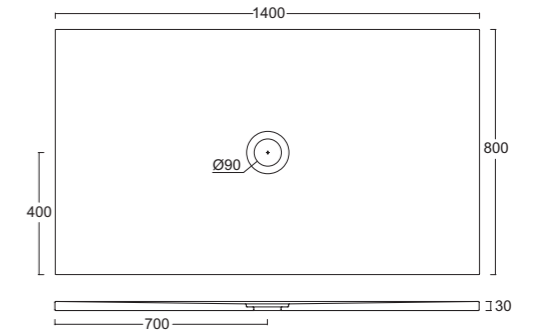

Cod. PD801203

Piatto doccia Form 80x120  
Form shower tray 80x120

Cod. PD701403

Piatto doccia Form 70x140  
Form shower tray 70x140

Cod. PD801403

Piatto doccia Form 80x140  
Form shower tray 80x140

OPACO / MATT