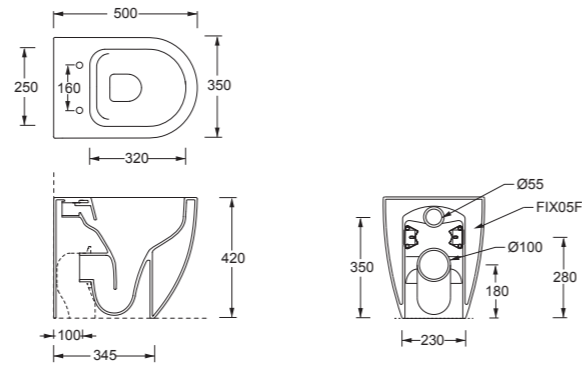

Cod. 22280101

Bidet Form H50  
Form bidet H50

Cod. 22245101

Vaso Form 50  
Form wc 50

Cod. 22255101

Bidet Form 50  
Form bidet 50

Cod. 22260101

Orinatoio sospeso Form  
Form wall hung urinal