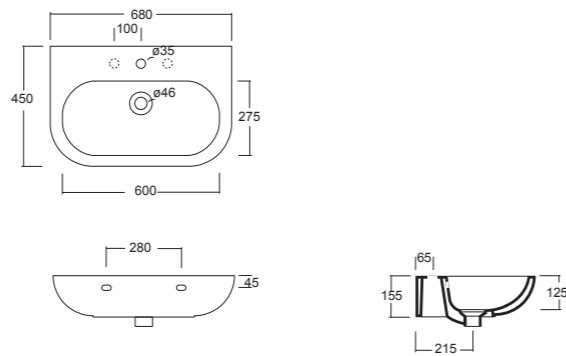

Cod. 22300101