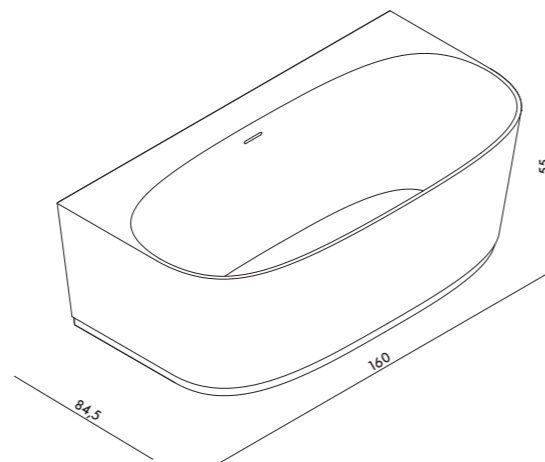

Vasca da bagno in mineral marmo 170x80  
Mineral marble bathtub 170x80  
Cod. VATA17080LU

certificazioni / certifications

VEGA  
Vasca da bagno in solid surface cristalplant® 160x84,5  
Solid surface cristalplant® bathtub 160x84,5  
Cod. VAVEOP