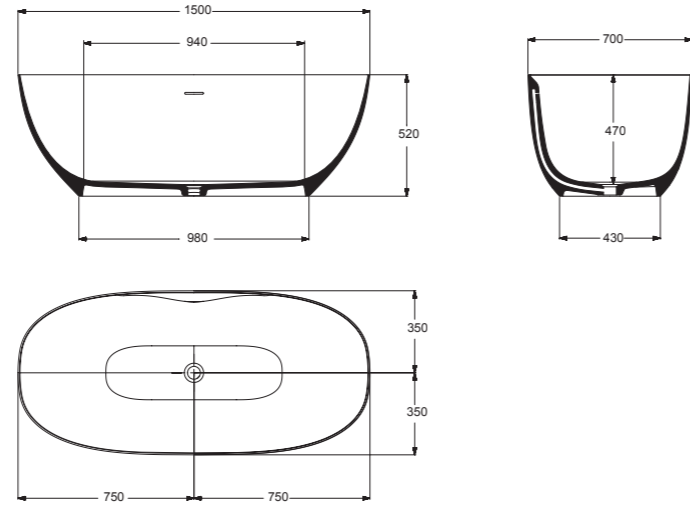

Vasca Boheme in acrilico 170x80
Acrylic Boheme bathtub 170x80

Cod. VASE15070OP

SELMA Vasca da bagno in solid surface cristalplant® 150x70
SELMA solid surface cristalplant® bathtub 150x70

Cod. VASE16070OP