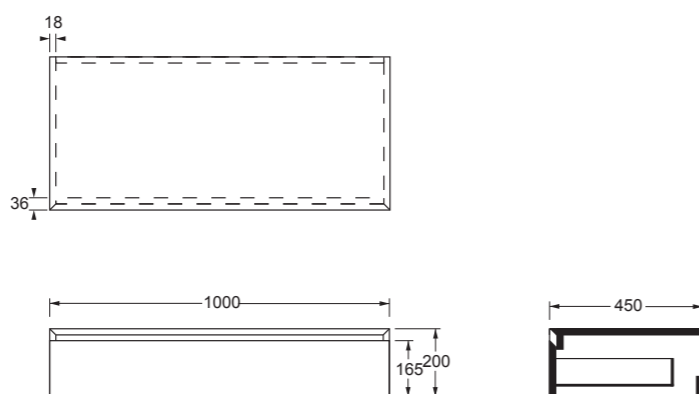

Cod. MSTB60CH23

Mobile sospeso h23 UNI 60x45 con top.
Wall hung furniture h23 UNI 60x45 with top.

Cod. MSTB120CH23

Mobile sospeso h23 UNI 120x45 con top.
Wall hung furniture h23 UNI 120x45 with top.

Cod. MSTB80CH23

Mobile sospeso h23 UNI 80x45 con top.
Wall hung furniture h23 UNI 80x45 with top.

Cod. MSTB140CH23

Mobile sospeso h23 UNI 140x45 con top.
Wall hung furniture h23 UNI 140x45 with top.

Cod. MSTB100CH23

Mobile sospeso h23 UNI 100x45 con top.
Wall hung furniture h23 UNI 100x45 with top.

FINITURA LACCATA OPACA / MATT LACQUERED FINISH

LAMINATI / LAMINATED