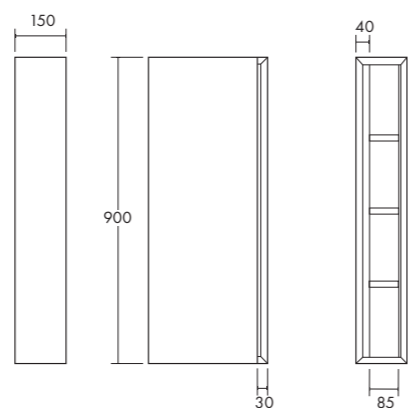

Pensile sospeso UNI 60 slim (prof. 15)
Wall-hung wall unit UNI slim 60 (depth 15)

Cod. MSTP9015