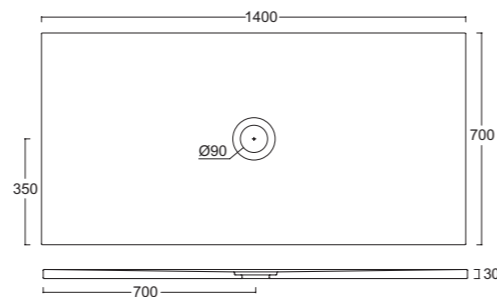

Cod. PD701403