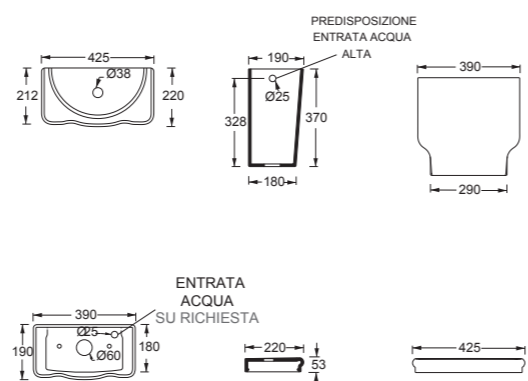

Cod. 28300101

Cassetta Boheme monoblocco
Cistern Boheme for close coupled WC