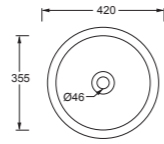

Cod. 48220101

Lavabo IDILLA ø42
Idilla ø42 washbasin