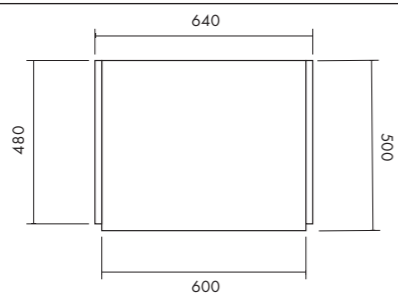

Cod. MMOLA60C

Mobile sospeso con impiallacciatura in tranciato premium cassetto push&pull, top laccato nei colori Alice o in pietra e marmo. Suspended unit with premium veneer finish, push & pull drawer, lacquered top available in Alice colors or in stone and marble.