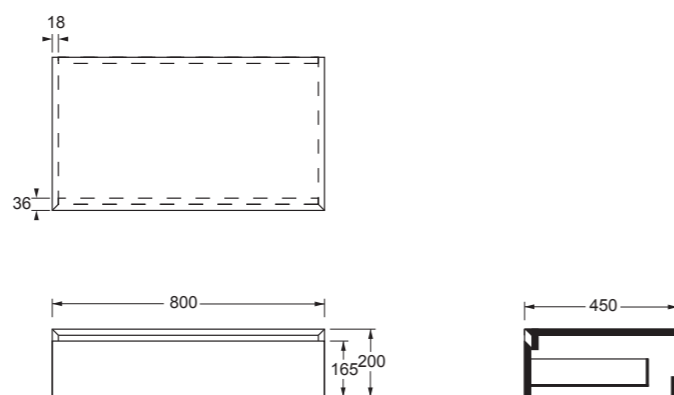

Cod. MSTB60CH23

Mobile sospeso h23 UNI 60x45 con top.
Wall hung furniture h23 UNI 60x45 with top.

Cod. MSTB120CH23

Mobile sospeso h23 UNI 120x45 con top.
Wall hung furniture h23 UNI 120x45 with top.

Cod. MSTB80CH23

Mobile sospeso h23 UNI 80x45 con top.
Wall hung furniture h23 UNI 80x45 with top.

Cod. MSTB140CH23

Mobile sospeso h23 UNI 140x45 con top.
Wall hung furniture h23 UNI 140x45 with top.

Cod. MSTB100CH23

Mobile sospeso h23 UNI 100x45 con top.
Wall hung furniture h23 UNI 100x45 with top.

FINITURA LACCATA OPACA / MATT LACQUERED FINISH

LAMINATI / LAMINATED