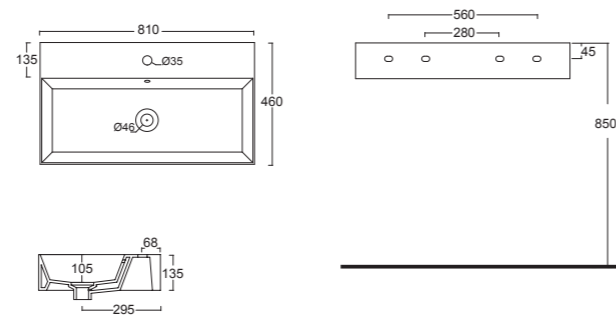

Cod. 34340101