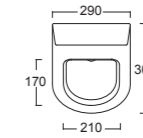

Cod. 22280101

Cod. 22245101

Cod. 22255101

Cod. 22260101

Cod. 22260101 CW

Cod. 22260101 FC

Orinatoio sospeso Form per fotocellula
Form wall hung urinal for photo-cell

CLASSIC

OPACO / MATT

LUCIDO / GLOSSY

MATERIA*

METALLI*

* DISPONIBILE SOLO PER LAVABI E PIANI IN CERAMICA. / Only available for the washbasins and the ceramic tops.