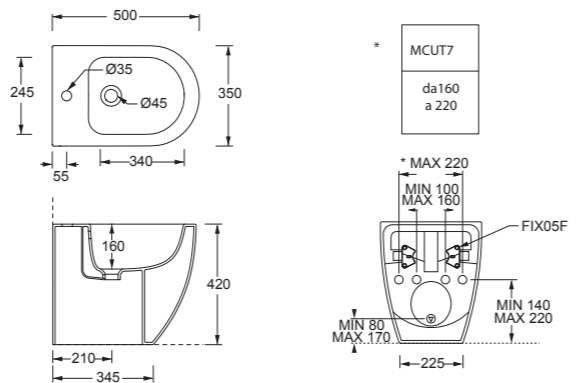

Cod. 22280101

Bidet Form H50  
Form bidet H50

Cod. 22245101

Vaso Form 50  
Form wc 50

Cod. 22255101

Bidet Form 50  
Form bidet 50

Cod. 22260101

Orinatoio sospeso Form  
Form wall hung urinal