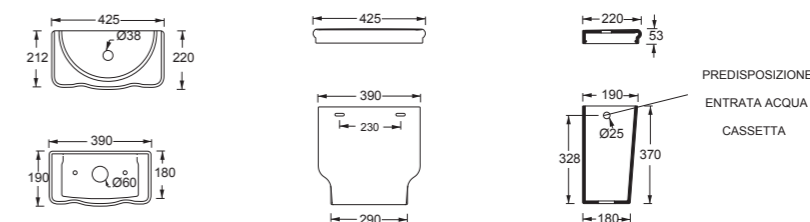

Cod. 28320101