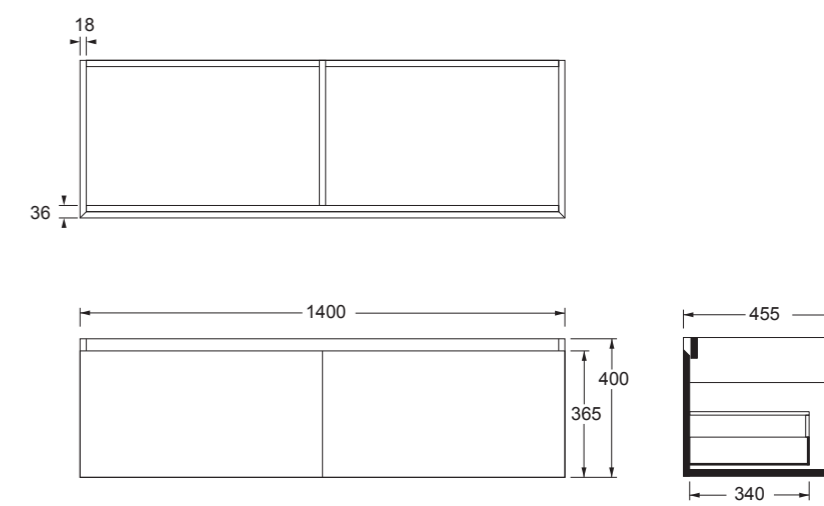

Mobile sospeso h40 UNI 80x45 senza top.
Wall hung furniture h40 UNI 80x45 without top.

Cod. MSTB140A

Mobile sospeso h40 UNI 140x45 senza top.
Wall hung furniture h40 UNI 140x45 without top.

Cod. MSTB100A