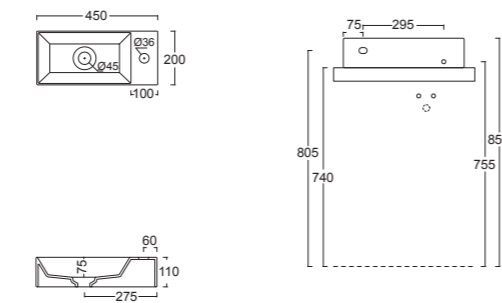

Lavabo Spy 45x20
Spy washbasin 45x20

Cod. 34100101