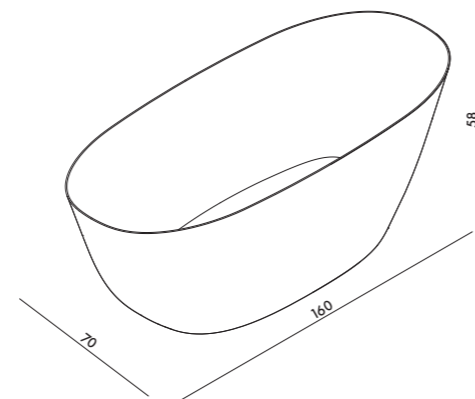

certificazioni / certifications

DELVA  
Vasca da bagno in solid surface cristalplant® 140x74,5  
Solid surface cristalplant® bathtub 140,74,5  
Cod. VADEOP

certificazioni / certifications

SELINA  
Vasca da bagno insolid surface cristalplant<sup>®</sup> 160x70  
Solid surface cristalplant<sup>®</sup> bathtub 160x70  
Cod. VASELOP