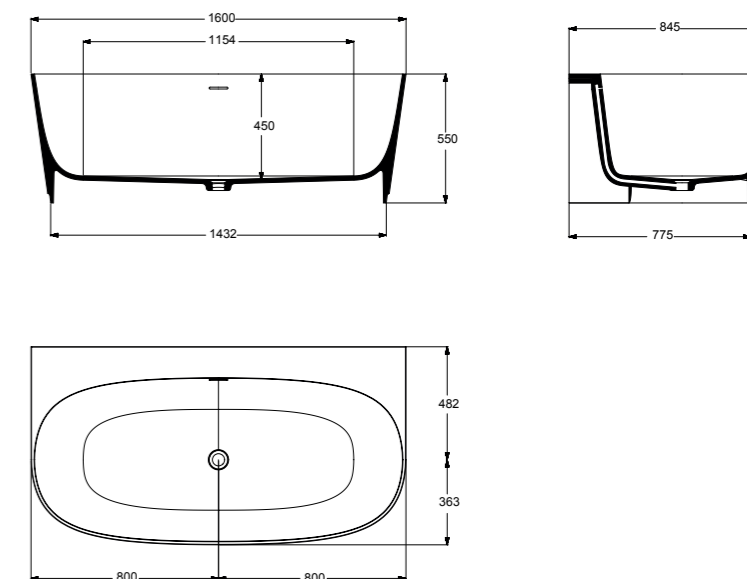

OPACO / MATT

Cod. VATIOP

TIBUR Vasca da bagno in solid surface cristalplant® 168x69  
TIBUR solid surface cristalplant® bathtub 168x69

Cod. VAVEOP

VEGA Vasca da bagno in solid surface cristalplant® 160x70  
VEGA solid surface cristalplant® bathtub 160x70