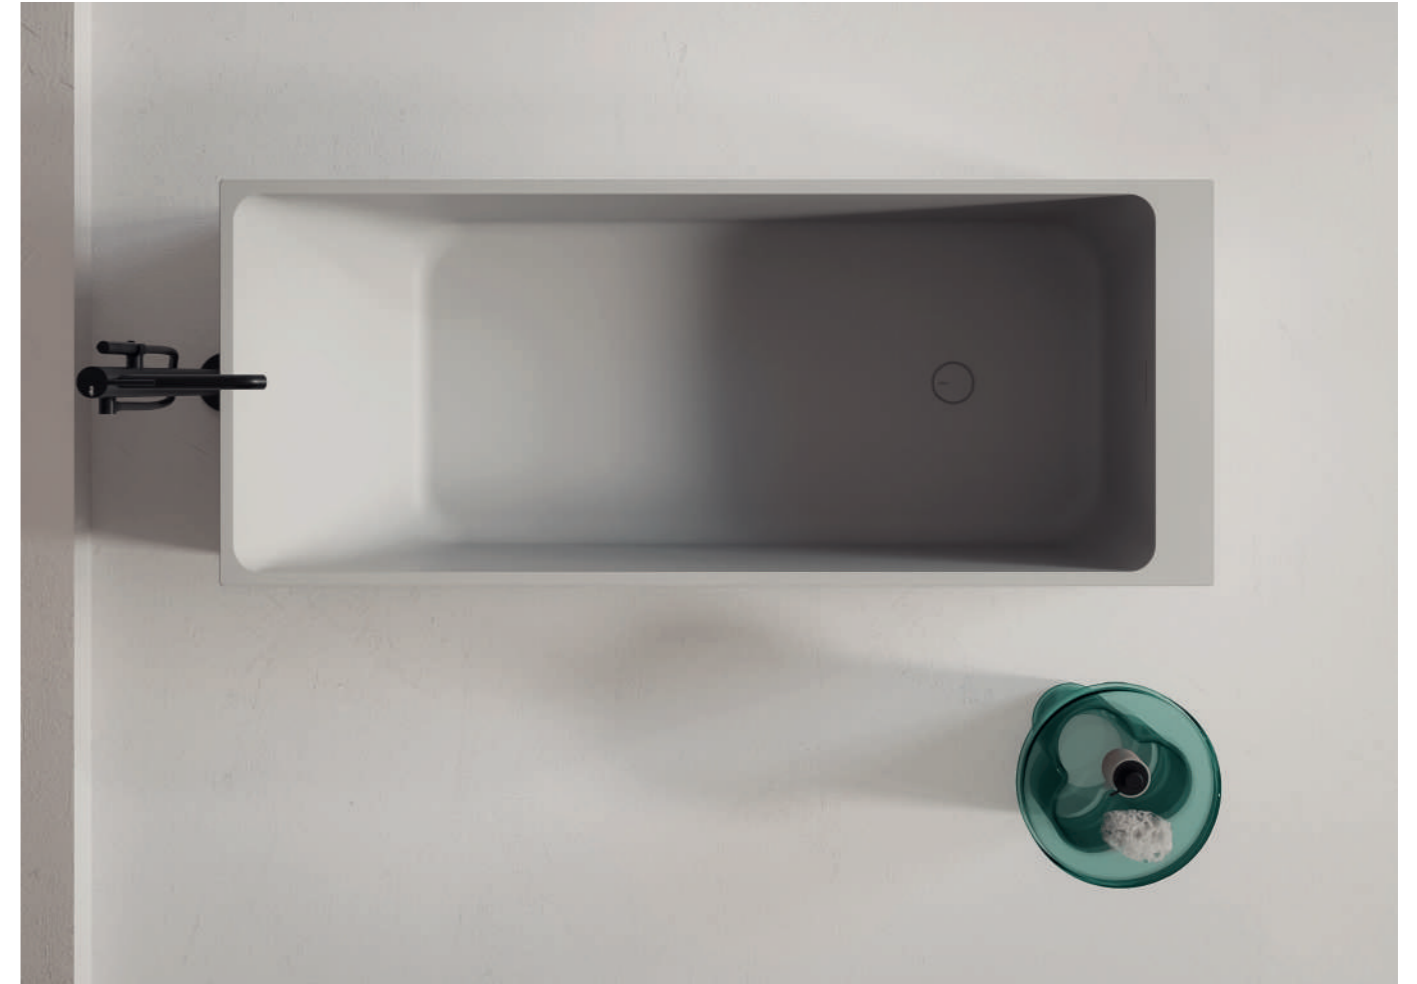

certificazioni / certifications

DELVA  
Vasca da bagno in solid surface cristalplant® 140x74,5  
Solid surface cristalplant® bathtub 140,74,5  
Cod. VADEOP

certificazioni / certifications

SELINA  
Vasca da bagno insolid surface cristalplant<sup>®</sup> 160x70  
Solid surface cristalplant<sup>®</sup> bathtub 160x70  
Cod. VASELOP