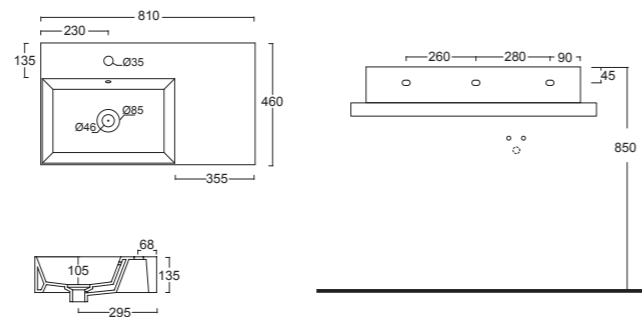

Cod. 34350101