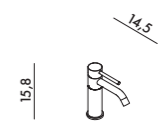

REGULAR
Miscelatore monocomando
Single-lever basin mixer
Cod. MATH100