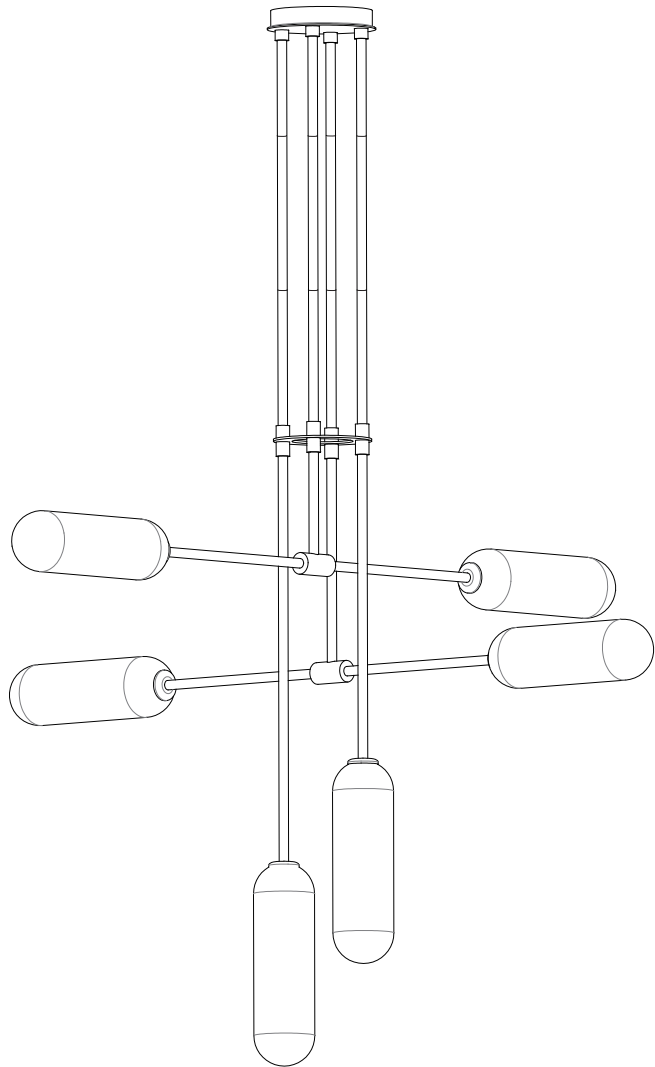

USER'S INSTRUCTION

Model: C1281/6
Bulb: G9 LED / 6 x 5W
Inout Voltage: 220-240V~ 50Hz