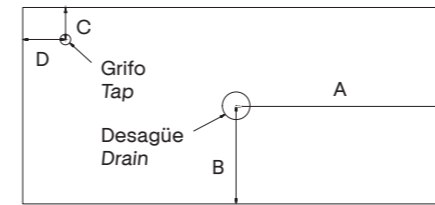

Tapas / Tops

MDF Compatech MDF Compatech	B-Ada	Cotton	Musgo	Avio	Quarzo	Ceniza	Oliva	Reda	Navy	Black	Aliso	Costa	Bruma	Porto	Valenti	P.
COMPATECH Prof 46 Depth 46	62116	62124	62132	62140	62148	62156	62164	62172	62180	62188	62204	62212	62220	62228	62236	109
60	62117	62125	62133	62141	62149	62157	62165	62173	62181	62189	62205	62213	62221	62229	62237	125
70	62118	62126	62134	62142	62150	62158	62166	62174	62182	62190	62206	62214	62222	62230	62238	135
80	62119	62127	62135	62143	62151	62159	62167	62175	62183	62191	62207	62215	62223	62231	62239	155
90	62120	62128	62136	62144	62152	62160	62168	62176	62184	62192	62208	62216	62224	62232	62240	175
100	62121	62129	62137	62145	62153	62161	62169	62177	62185	62193	62209	62217	62225	62233	62241	199
120	62122	62130	62138	62146	62154	62162	62170	62178	62186	62194	62210	62218	62226	62234	62242	225
140	62123	62131	62139	62147	62155	62163	62171	62179	62187	62195	62211	62219	62227	62235	62243	255
A medida Max 2m	62123	62131	62139	62147	62155	62163	62171	62179	62187	62195	62211	62219	62227	62235	62243	2,1 cm/ lineal

Pure Pure	Opal	Eclipse	Travertino	P.
PURE Prof/Depth 46	62084	62108	62092	259
60	62085	62109	62093	299
70	62086	62110	62094	339
80	62087	62111	62095	375

PURE Prof/Depth 46	Opal	Eclipse	Travertino	P.
PURE Prof/Depth 46	62088	62112	62096	419
100	62089	62113	62097	495
120	62090	62114	62098	575
140	62091	62115	62099	915
A medida Max 2m	62091	62115	62099	915

Indique las dimensiones y el diámetro del desagüe y del grifo en milímetros.

La empresa no es responsable de la definición incorrecta de las medidas: no se aceptan devoluciones por este motivo.

Realización de taladros P. 29

Kindly provide the dimensions for the holes to be drilled (tap and drain) as per the drawing.

The company shall not accept returns in case of receiving wrong dimensions.

Drill holes P. 29