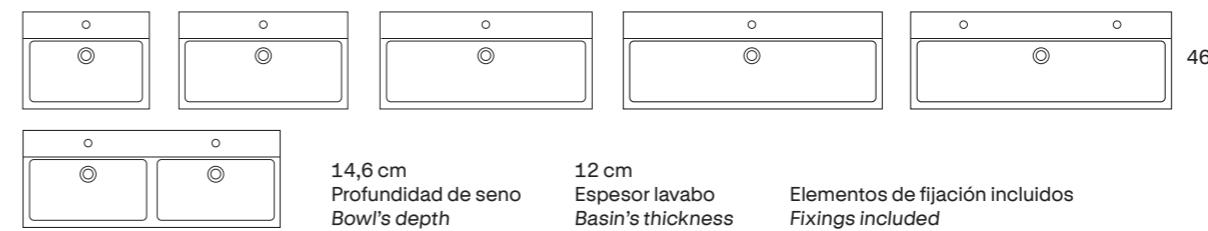

LILA		P.
60	73517	159
80	73518	185
100	73519	219
120 1s. 1g.	73520	315
120 1s. 2g.	76020	315
120 2s.	73521	325

IDEA MATCH	B-Ada	Cotton	Musgo	Avio	Quarzo	Ceniza	Oliva	Reda	Navy	Black	P.
60	61739	61744	61749	61754	61759	61764	61769	61774	61779	61784	149
80	61740	61745	61750	61755	61760	61765	61770	61775	61780	61785	179
100	61741	61746	61751	61756	61761	61766	61771	61776	61781	61786	249
120 1s. 1g.	61742	61747	61752	61757	61762	61767	61772	61777	61782	61787	299
120 1s. 2g.	61743	61748	61753	61758	61763	61768	61773	61778	61783	61788	299
IDEA MATCH SG*											
60	65155	65159	65163	65167	65171	65175	65179	65183	65187	65191	149
80	65156	65160	65164	65168	65172	65176	65180	65184	65188	65192	179
100	65157	65161	65165	65169	65173	65177	65181	65185	65189	65193	249
120 1s.	65158	65162	65166	65170	65174	65178	65182	65186	65190	65194	299

*sin grifo / no tap-hole
15,5 cm Profundidad de seno Bowl's depth
1,7 cm Espesor lavabo Basin's thickness