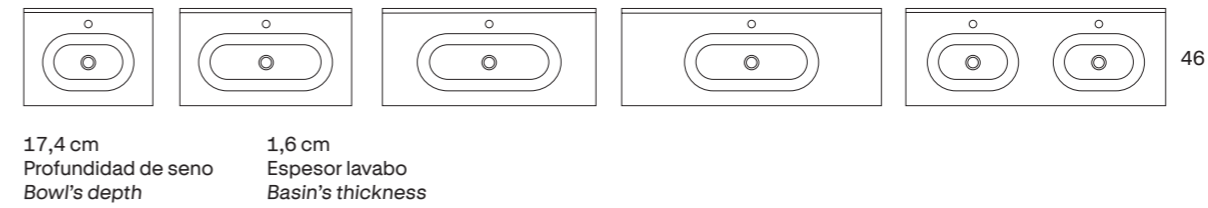

ADA		P.
60	83804	91
80	83805	113
100	83806	163
120 1s.	83807	233
120 2s.	83808	276