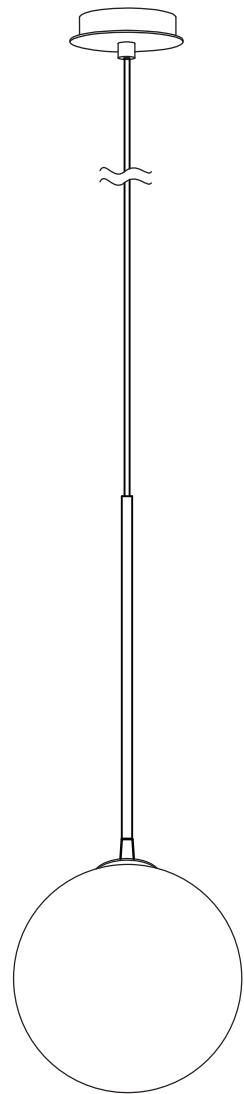

USER'S INSTRUCTION

Model: C1215
Bulb: G9 LED 1x5W
Input voltage: 220-240V~ 50Hz