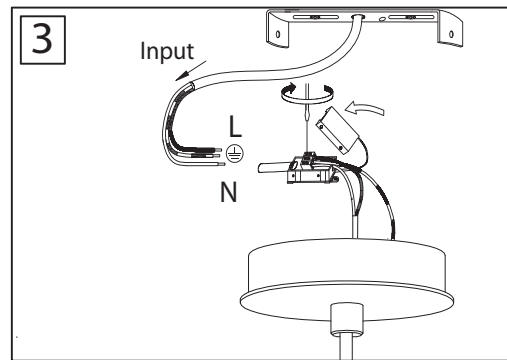

USER'S INSTRUCTION

Model: C1215
Bulb: G9 LED 1x5W
Input voltage: 220-240V~ 50Hz