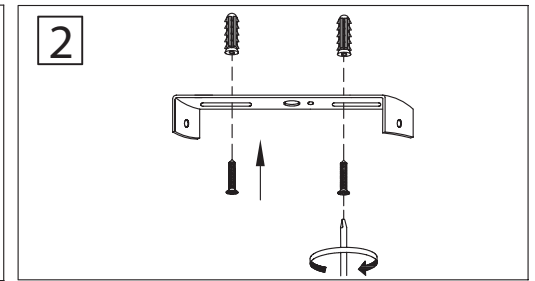

USER'S INSTRUCTION

Model: C1215
Bulb: G9 LED 1x5W
Input voltage: 220-240V~ 50Hz