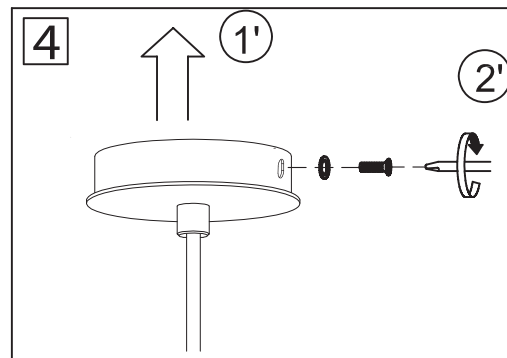

USER'S INSTRUCTION

Model: C1215
Bulb: G9 LED 1x5W
Input voltage: 220-240V~ 50Hz