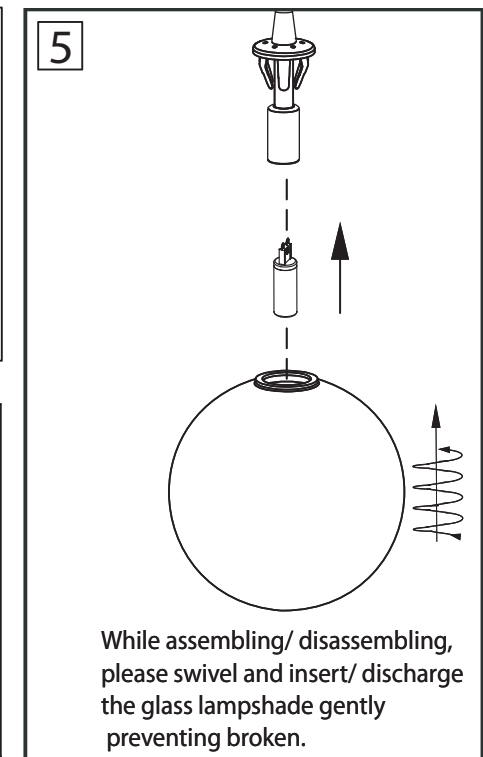

USER'S INSTRUCTION

Model: C1215
Bulb: G9 LED 1x5W
Input voltage: 220-240V~ 50Hz