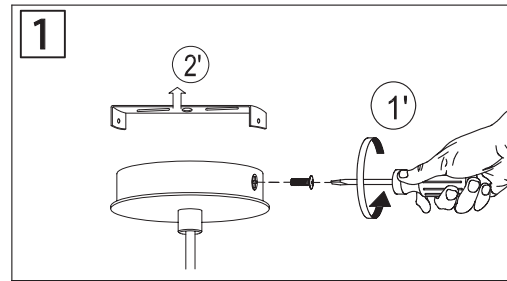

USER'S INSTRUCTION

Model: C1215
Bulb: G9 LED 1x5W
Input voltage: 220-240V~ 50Hz